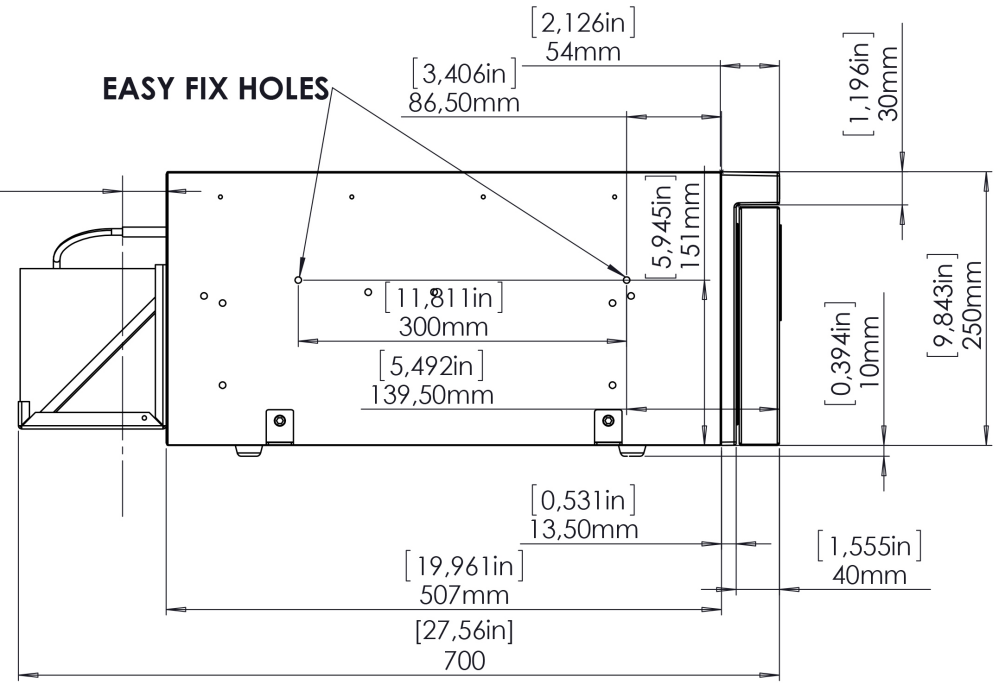

**[1,575in]  
40mm  
Space for  
exit pipe**

if used the brackets  
to block the fridge,  
feet should be removed

## DRAWER 30