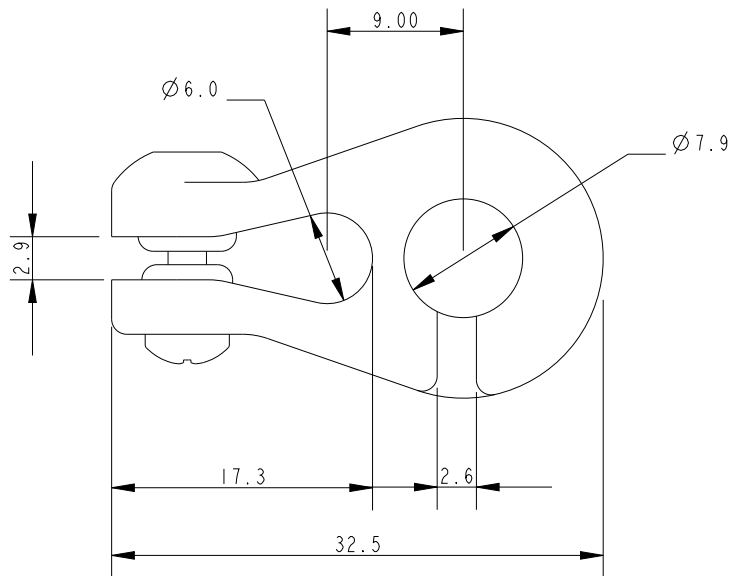

SCALE 2:1

**ALSO AVAILABLE
IN BLACK (A.244B)**

Specification

Forestay mm	Max Luff Wire mm	Weight g
5	6	3.75

DIMENSIONS FOR REFERENCE ONLY
allenbrothers.co.uk
+44(0)1621 772477

Title	Description
A-244-REF	Large Jib Hank (Patent No. 881696)