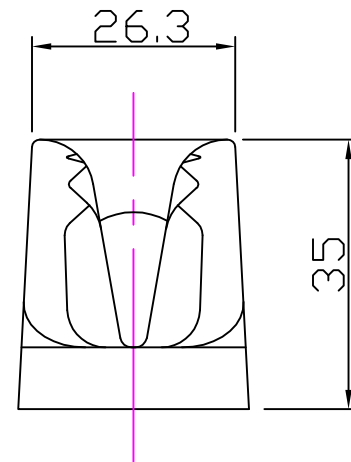

M6
1/4"

6MM
NO.14

Ø6--12MM
1/4-1/2"

2 Holes $\phi 6.5$
countersunk $\phi 13.7 \times 90^\circ$

Section 'AA'

17.6

11.5

72

115

26.3

35

R8

30

Clamcleats Limited
Watchmead
Welwyn Garden City
Hertfordshire AL7 1AP
England

Telephone +44 (0)1707 330101
Fax +44 (0)1707 321269
www.clamcleat.com

Scale 1:1
All dimensions in mm.

Issue: 2. Dec 2018
ID228.dwg

Material:
Nylon

Installation Drawing for: -
CL228
Vertical
with Integral Fairlead