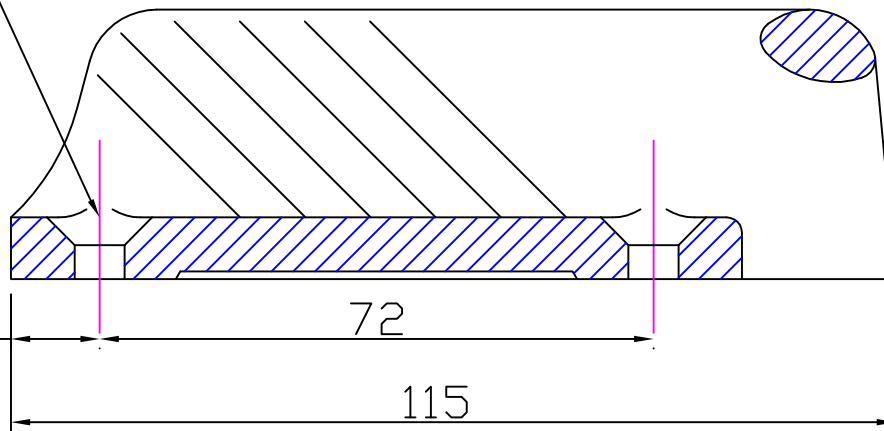

M6
1/4"

6MM
NO.14

Ø6--12MM
1/4-1/2"

2 Holes $\phi 6.5$
countersunk $\phi 13.7 \times 90^\circ$

Section 'AA'

17.6

11.5

72

115

26.3

35

R8

30

Clamcleats Limited
Watchmead
Welwyn Garden City
Hertfordshire AL7 1AP
England

Telephone +44 (0)1707 330101
Fax +44 (0)1707 321269
www.clamcleat.com

Scale 1:1
All dimensions in mm.

Issue: 2. Dec 2018
ID228.dwg

Material:
Nylon

Installation Drawing for: -
CL228
Vertical
with Integral Fairlead