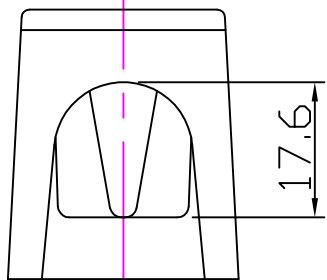

M6
1/4"

6MM
NO.14

Ø6--12MM
1/4-1/2"

2 Holes $\phi 6.5$
countersunk $\phi 13.7 \times 90^\circ$

Section 'AA'

17.6

11.5

72

115

26.3

35

R8

30

Clamcleats Limited
Watchmead
Welwyn Garden City
Hertfordshire AL7 1AP
England

Telephone +44 (0)1707 330101
Fax +44 (0)1707 321269
www.clamcleat.com

Scale 1:1
All dimensions in mm.

Issue: 2. Dec 2018
ID228.dwg

Material:
Nylon

Installation Drawing for: -
CL228
Vertical
with Integral Fairlead