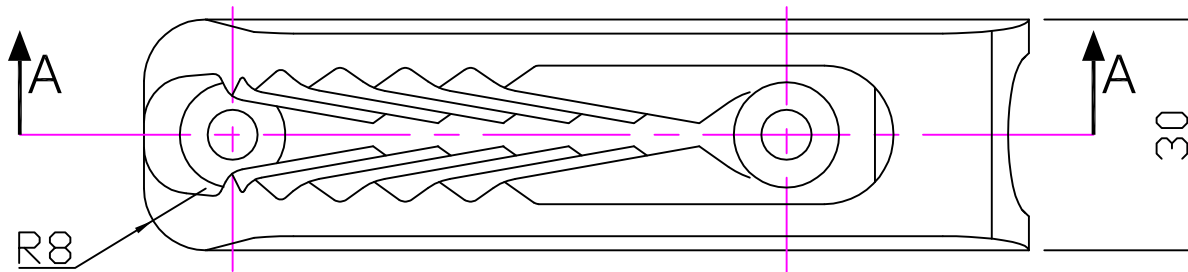

M6
1/4"

6MM
NO.14

Ø6--12MM
1/4-1/2"

2 Holes $\phi 6.5$
countersunk $\phi 13.7 \times 90^\circ$

Section 'AA'

17.6

11.5

72

115

26.3

35

R8

30

Clamcleats Limited
Watchmead
Welwyn Garden City
Hertfordshire AL7 1AP
England

Telephone +44 (0)1707 330101
Fax +44 (0)1707 321269
www.clamcleat.com

Scale 1:1
All dimensions in mm.

Issue: 2. Dec 2018
ID228.dwg

Material:
Nylon

Installation Drawing for: -
CL228
Vertical
with Integral Fairlead