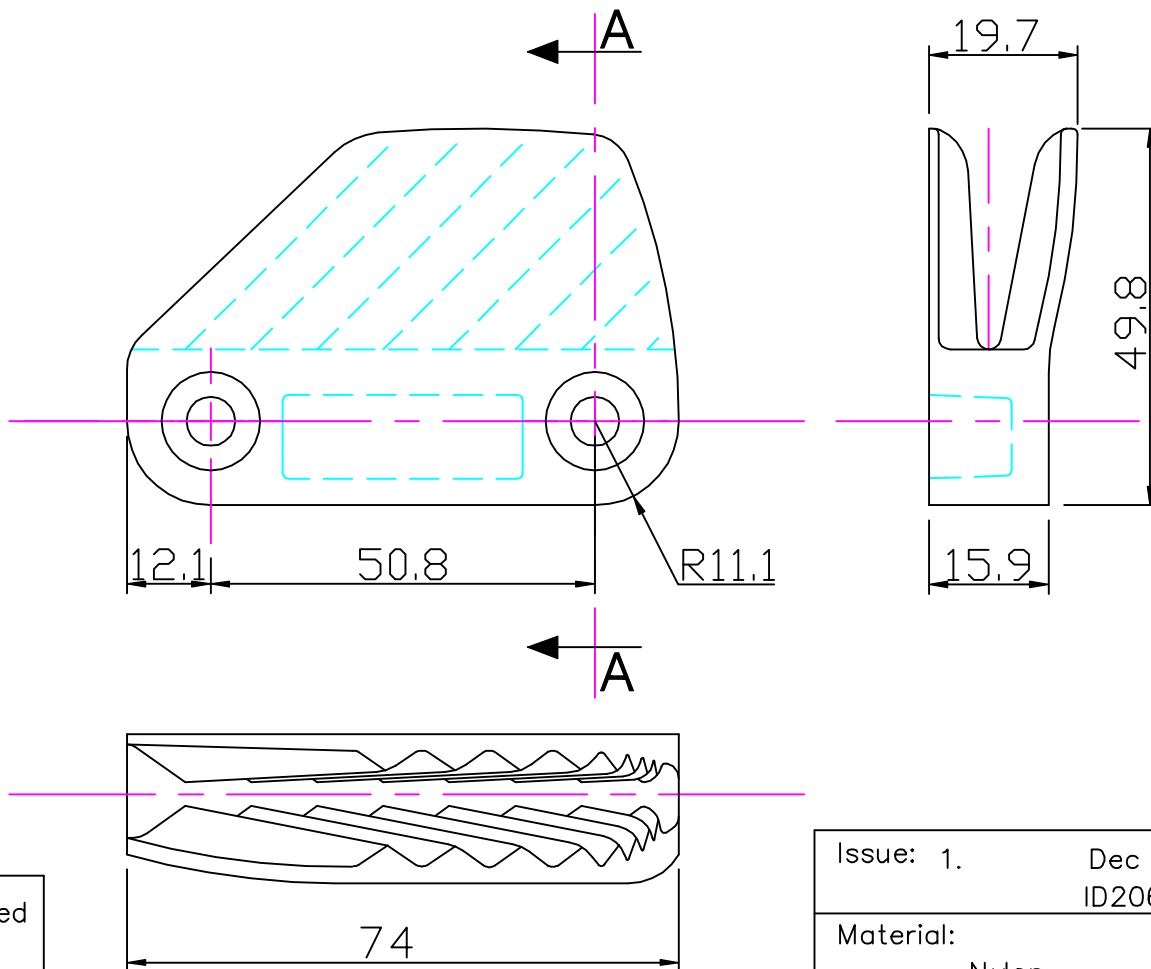

M6 6.3mm $\phi 6 - 10\text{mm}$
 1/4" No.14 1/4" - 3/8"

Section 'AA'

Clamcleat®
 Rope cleats

Clamcleats Limited
 Watchmead
 Welwyn Garden City
 Hertfordshire AL7 1AP
 England

Telephone +44 (0)1707 330101
 Fax +44 (0)1707 321269
<http://www.clamcleat-rope-cleats.com>

Scale 1:1
 All dimensions in mm.

Issue: 1.	Dec 1998
ID206.dwg	
Material:	Nylon
Installation Drawing for:-	
CL206	
Lateral (Starboard)	