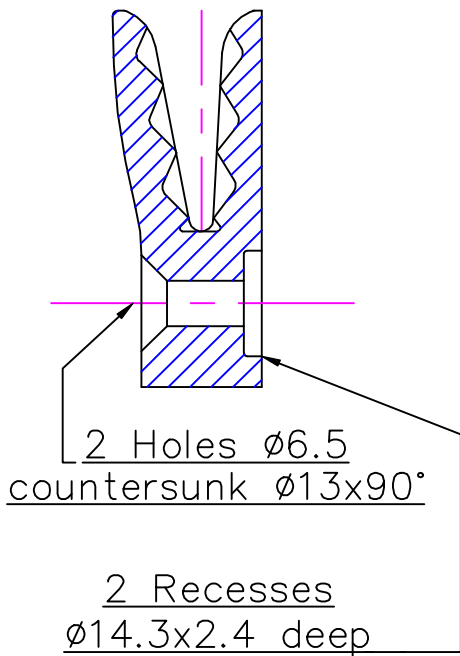

M6 6.3mm $\phi 6 - 10\text{mm}$
 1/4" No.14 1/4" - 3/8"

Section 'AA'

Clamcleat®
 Rope cleats

Clamcleats Limited
 Watchmead
 Welwyn Garden City
 Hertfordshire AL7 1AP
 England

Telephone +44 (0)1707 330101
 Fax +44 (0)1707 321269
<http://www.clamcleat-rope-cleats.com>

Scale 1:1
 All dimensions in mm.

Issue: 1.	Dec 1998
ID206.dwg	
Material:	Nylon
Installation Drawing for:-	
CL206	
Lateral (Starboard)	