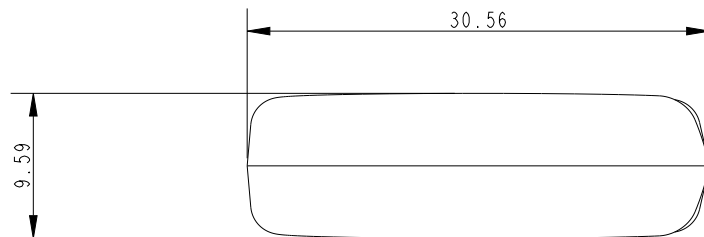

SCALE 2:1

SCALE 2:1

Specification			
Max Rope Diameter mm	Length mm	Thickness mm	Weight g
10	50	10	19

**DIMENSIONS FOR REFERENCE ONLY**  
 allenbrothers.co.uk  
 +44(0)1621 772477

Title	Description
<b>A-174-REF</b>	<b>Large Alloy Inglefield Clip</b>