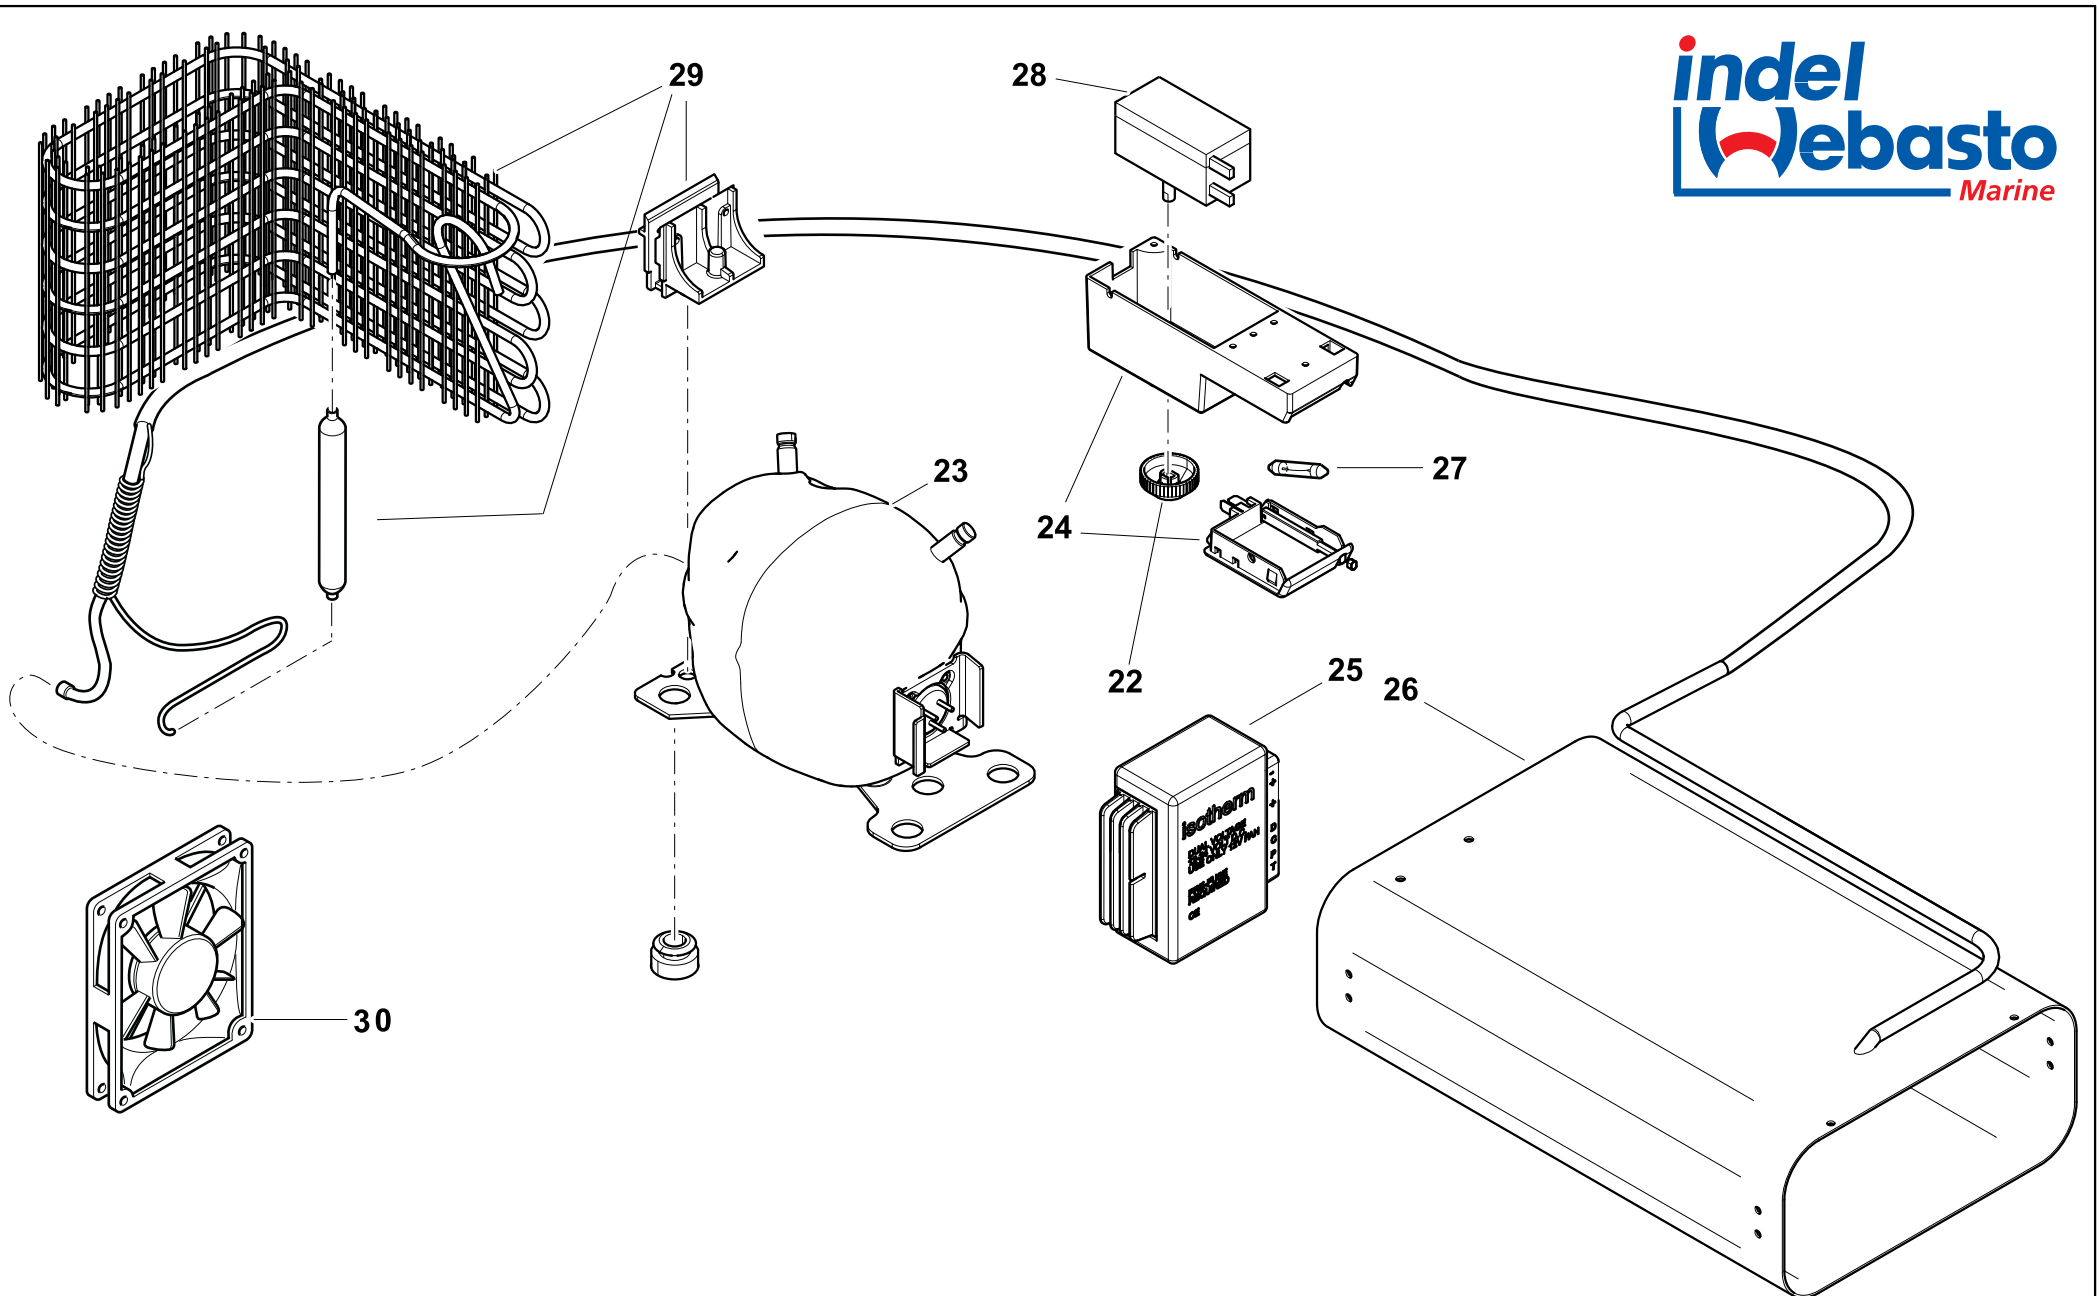

CR 130 ELEGANCE - CABINET

CR 130 - COOLING UNIT

NUMERO NUMBER	COD. ARTICOLO ITEM CODE	DESCRIZIONE ARTICOLO ITEM DESCRIPTION
1	SGB00134AB	TOP BRIGHT SILVER CR130 ELEGANCE TOP BRIGHT SILVER CR130 ELEGANCE
2	SBE00194AB	CERNIERA SUPERIORE CR ELEGANCE UPPER HINGE CR ELEGANCE
3	SGC00302AA	COPERTURA EVAPORATORE PLASTICA BIANCA CR85/CR130 C. PLASTIC COVER FOR EVAPORATOR CR85/CR130 C.
4	SGC00294AA	PORTINA EVAPORATORE CRUISE CR49/CR65/CR85/CR130 C. & ELEGANCE EVAPORATOR DOOR CRUISE CR49/CR65/CR85/CR130 C. EL.
5	SGA00161AA	KIT PANNELLO PORTA CR130 ELEGANCE SILVER 720 X 509mm DOOR KIT PANEL CR130 ELEGANCE SILVER
6	SGC00369AA	PORTA COMPLETA DI ACCESSORI E PANNELLI BRIGHT SILVER CR130 ELEGANCE COMPLETE DOOR CR130 ELEGANCE DOOR PANELS BRIGHT SILVER
7	SGC00299AA	BALCONCINO CONTROPORTA CON FERMI CR130 C. PLASTIC RETAINER WITH SHELTER CR130 C.
8	SGC00125AA	FILONCINO METALLO PER BALCONCINO CR130 METAL RETAINER CR130
9	SGC00038AA	GRIGLIA INTERNA CR130/CR195 F151 INTERNAL SHELF FOR CR130/CR195 F151
10	SGC00292AA	SGOCCIOLATOIO EVAPORATORE CR85/CR130 C. DRIP TRAY FOR CR85/CR130 C.
11	SGC00300AA	GRIGLIA SUPERIORE PICCOLA CR130 C. SMALL UPPER SHELF CR130 C.
12	SGC00301AA	CASSETTO INFERIORE PLASTICA BIANCA CR130 C. LOWER PLASTIC DRAWER CR130 C.
13	SGC00047AA	RIPIANO IN VETRO CR130 SET 2pz GLASS SHELF CR130 SET 2pz
14	SBE00196AA	STAFFA SOSTEGNO PORTA PLASTICA NERA CR ELEGANCE SUPPORT BRACKET DOOR CR ELEGANCE
15	SGC00022AA	CUBETTIERA CRUISE ICE CUBE CRUISE
16	SGE00018AA	KIT CORNICI FISSAGGIO PANNELLO PORTA CR130 ELEGANCE KIT FRAME DOOR FOR FIXING PANEL CR130 ELEGANCE
17	SGD00043AA	KIT MANIGLIA BRIGHT SILVER COMPLETA DI MOLLE E PERNI PER CR49/65/85/130 ELEGANCE HANDLE BRIGHT SILVER COMPLETE KIT WITH SPRINGS AND PIVOT CR49/65/85/130 ELEGANCE
18	SBE00195AB	CERNIERA INFERIORE CR ELEGANCE LOWER HINGE CR ELEGANCE
19	SBE00211AA	STAFFA AGGANCIO TOP INOX CR ELEGANCE INOX SUPPORT BRACKET FOR TOP CR ELEGANCE
22	SEA00093AA	MANOPOLA TERMOSTATO CRUISE 49/65/85/130 C. THERMOSTAT KNOB CRUISE 49/65/85/130 C.
23	SBA00002DA	COMPRESSORE BD35F SENZA CENTRALINA DANFOSS COMPRESSOR BD35F 12/24V NO ELECTRICAL UNIT TP39301
24	SEC00004DA	PLAFONIERA COMPLETA 12/24V C. INTERNAL LIGHT KIT 12-24V C.
25	SEG00002DA	CENTRALINA DANFOSS 101N0210 BD35/50F 12/24V TP39310 ELECTRICAL UNIT DANF. 101N0210 BD35/50F 12/24V TP39310
25	SEG00030GA	CENTRALINA DANFOSS B35F/BD50F AC/DC 12/24V-115/230V ELECT. UNIT DANFOSS BD35F/50FAC/DC 12/24V-115/230V
26	SBF00105AA	EVAPORATORE CR85/130 C. EVAPORATOR FOR CR85/130 C.
27	SEC00038DA	LAMPADINA LED CR49/65/85/130 ELEGANCE LED LAMP CR49/64/85/130 ELEGANCE
28	SEA00092DA	TERMOSTATO CRUISE 49/65/85/130 C. THERMOSTAT CRUISE 49/65/85/130 C.
29	SBD00122AA	KIT CONDENSATORE PER CRUISE C. CONDENSATOR KIT FOR CRUISE C.
30	SBG00005BA	VENTOLA CABLATA 12V LOW SPEED TP39236 FAN 12V LOW SPEED FOR COMPACT AND CRUISE TP39236
31	SGB00147AA	FLANGIA 3 PEZZI 3-LATI CR130 ELEGANCE VERNICIATA SILVER 3 PIECES FRAME 3 SIDES CR130 ELEGANCE SILVER PAINTED