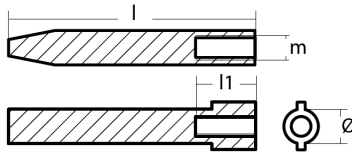

01149

Yamaha - Serie 01149

ZN Zinc Brand: Yamaha

Yamaha Small anode for crankcase cylinder - Anodo interno per motore Yamaha
 Yamaha 25-250HP

Product technical specification

COD	kg	lbs		l	l1	Ø	m
01149	0.02	0.04	mm inch	50 1.97	12 0.47	8.50 0.33	M5 mm

Main features

Catalog page: 321
Where it is installed: Yamaha 25-250HP
Original code: 62Y-11325-00
Alias: 01755
Production method: d
Sold in the kit:

Other information

Barcode: 8033837065548
Boat type: motorboat with outboard
Specific: outboard