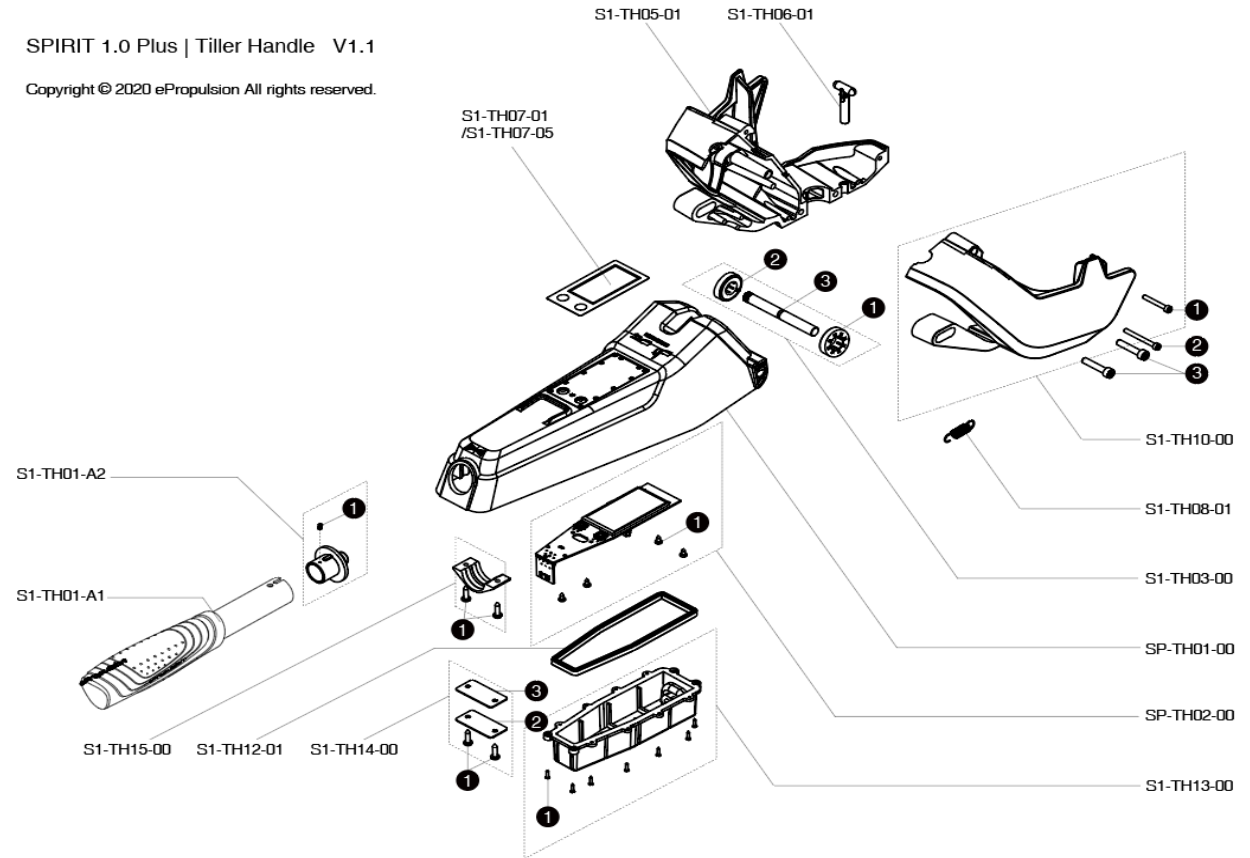

SPIRIT 1.0 Plus | Tiller Handle V1.1

Copyright © 2020 ePropulsion All rights reserved.