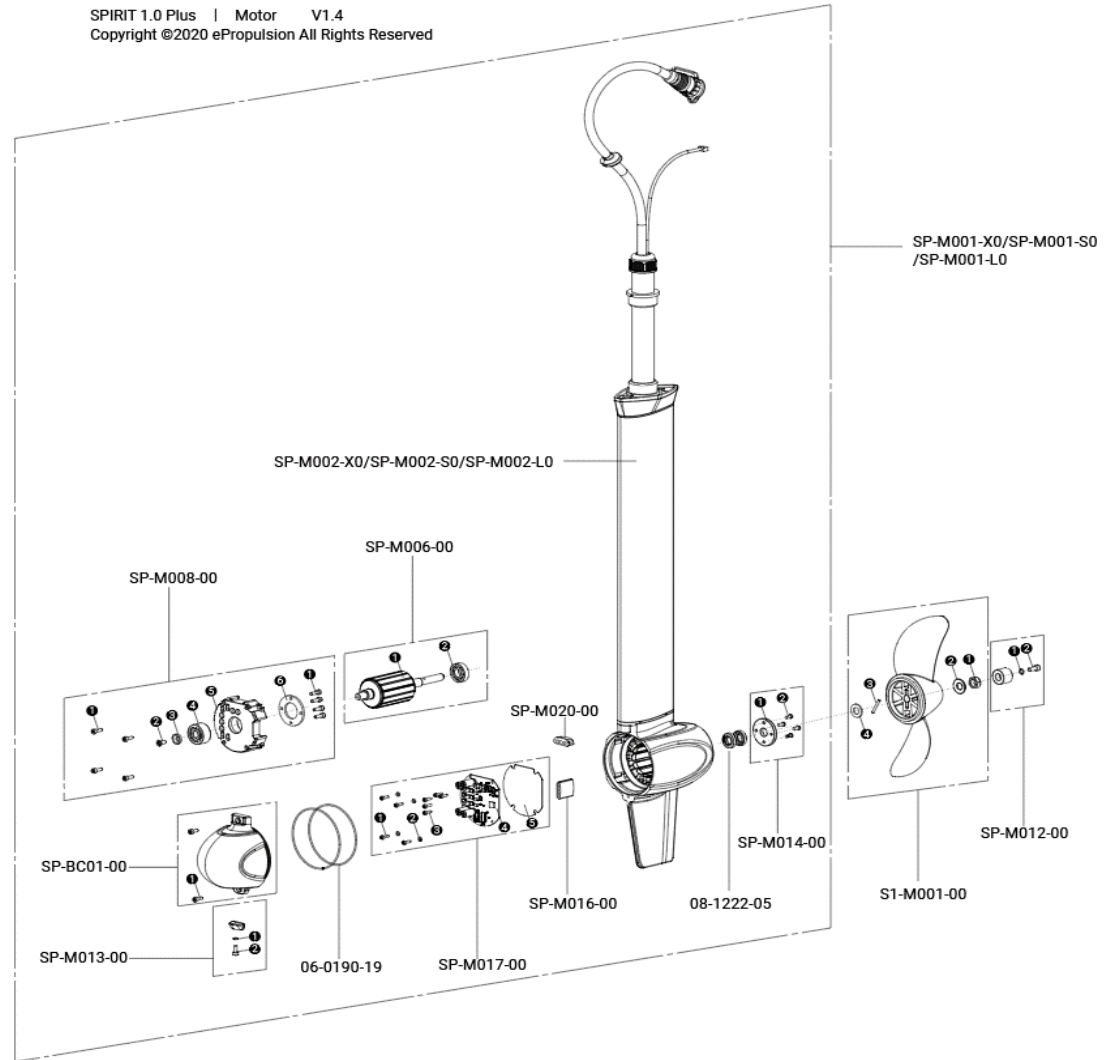

Reservedelsliste for ePropulsion Spirit 1.0 Plus.

De fleste varer er tilgængelige som skaffeverar.

No.	FLAK no.	Manuf. no.	Description	Qty.
\	1044935-1	SP-M001-X0	Plus Motor Main Part Extra Shortshaft w/o Propeller	1 Set
\	1044935-2	SP-M001-S0	Plus Motor Main Part Shortshaft w/o Propeller	1 Set
\	1044935-3	SP-M001-L0	Plus Motor Main Part Longshaft w/o Propeller	1 Set
	1044935-4	SP-M002-X0	Plus Motor Base Assy. Extra Shortshaft	1 Set
	1044935-5	SP-M002-S0	Plus Motor Base Assy. Shortshaft	1 Set
	1044935-6	SP-M002-L0	Plus Motor Base Assy. Longshaft	1 Set
1	1044935-7	SP-M003-X0	Plus Power Cable Extra Short	1 Set
	1044935-8	SP-M003-S0	Plus Power Cable Short	1 Set
	1044935-9	SP-M003-L0	Plus Power Cable Long	1 Set
	1044935-10	SP-M004-00	Power Cable Connector Cap	1
2	1044935-11	SP-BC01-00	Plus Motor Cover	1
	1044935-12	01-0104-10	Hex Socket Round Head Screw M4X10	2
3	1044935-13	06-0190-19	O Ring ϕ 90x1.9	2
	1044935-14	SP-M006-00	Plus Rotor Assy.	1 Set
4	1044935-15	SP-M007-00	Plus Rotor	1 Set
	1044935-16	07-0260-01	Deep Groove Ball Bearing 6001ZZ	1
	1044935-17	SP-M008-00	Driver Cooling Block Set	1 Set
	1044935-18	01-0104-12	Hex Socket Round Head Screw M4X12	8
	1044935-19	01-0905-12	Hexalobular Socket Countersunk Head Screw M5X12	1
5	1044935-20	SP-M009-00	Rotor Axial Limit Ring	1
	1044935-21	07-0352-00	Double-Row Angular Contact Ball Bearing 5200ZZ	1
	1044935-22	SP-M010-00	Driver Cooling Block	1
	1044935-23	SP-M021-00	Bearing Lock Ring	1
6	1044935-24	SP-M016-00	Three-phase Line Pass Line Sleeve	1
7	1044935-25	08-1222-05	Oil Seal TC12X22X5	2
	1044935-26	SP-M014-00	Oil Seal Cover Set	1 Set
8	1044935-27	SP-M015-00	Oil Seal Cover	1
	1044935-28	01-0404-08	Phillip Pan Head Screw M4X8	4
	1044935-29	SP-M013-00	SPIRIT 1.0 Plus Motor Anode	1 Set
9	1044935-30	03-0304-00	Spring Washer M4	1
	1044935-31	01-0104-10	Hex Socket Round Head Screw M4X10	1
	1044935-32	SP-M017-00	Plus Driver Assy.	1 Set
	1044935-33	01-0103-10	Hex Socket Round Head Screw M3X10	4
10	1044935-34	03-0103-06	Nylon Washer M3X6X1	4
	1044935-35	01-0103-05	Hex Socket Round Head Screw M3X5	5
	1044935-36	SP-M018-00	Plus Driver	1
	1044935-37	SP-M019-00	Plus Driver Silicone Thermal Pad	1
11	1044935-38	SP-M020-00	Power Cable Pass line Rubber Part	1
	1044907	S1-M001-00	SPIRIT 1.0 Propeller	1 Set
	1044935-40	02-0110-00	Hex Locknut M10	1
12	1044935-41	03-0510-00	Disc Washer M10	1
	1044935-42	04-0103-25	Pin ϕ 3X25	1
	1044935-43	03-0210-20	Plain Washer M10X20X2.0	1
	1044975	SP-M012-00	SPIRIT 1.0 Plus Shaft Anode	1 Set
13	1044935-45	03-0305-00	Spring Washer M5	1
	1044935-46	01-0105-12	Hex Socket Round Head Screw M5X12	1