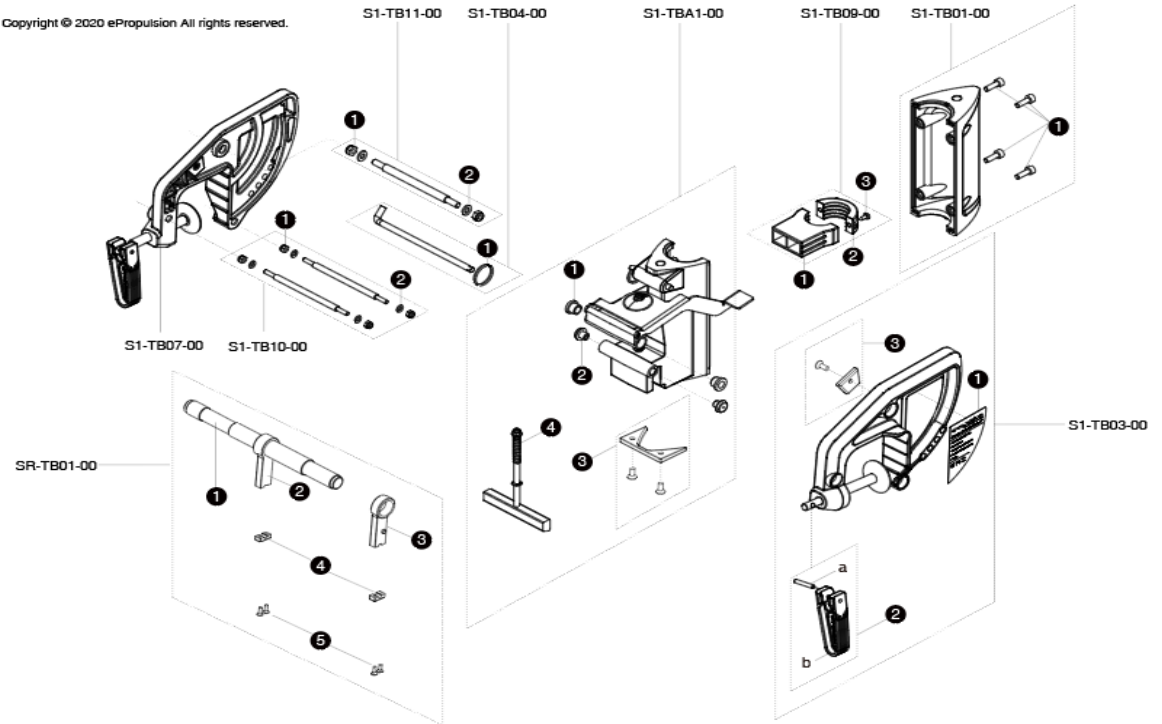

SPIRIT 1.0 Plus | Transom Bracket V1.0