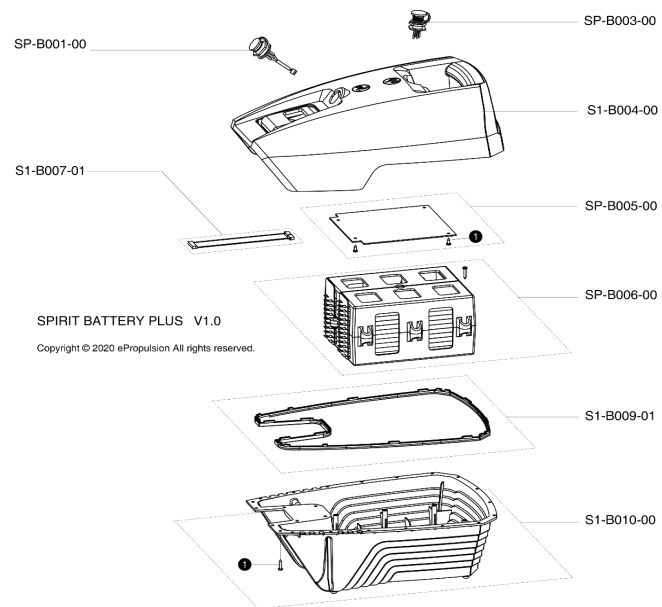

Reservedelsliste for ePropulsion Spirit 1.0 Plus.

De fleste varer er tilgængelige som skaffevarer.

Battery Parts

No.	FLAK no.	Manuf. no	Description	Qty.
\			SPIRIT Battery Plus	1 Set
1	1044935-47	SP-B001-00	Plus Discharge Connector Assy.	1 Set
	1044935-48	S1-B002-03	Discharge Connector Cap	1
	1044935-49	SP-B002-00	Plus Discharge Connector	1 Set
2	1044935-50	SP-B011-00	BMS Flat Cable (Plus)	1 Set
3	1044935-51	SP-B003-00	Plus Charge Connector Assy.	1 Set
	1044935-52	S1-B001-03	Charge Connector Cap	1
	1044935-53	SP-B004-00	Plus Charge Connector	1 Set
4	1044935-54	S1-B004-00	Battery Top Case Assy.	1 Set
	1044935-55	S1-B005-00	Battery Lock Assy.	1 Set
	1044935-56	S1-B003-00	Charge Indicator Assy.	1 Set
	1044935-57	SP-B005-00	Plus BMS Assy.	1 Set
5	1044935-58	01-1504-10	Phillip Truss Head Tapping Screw M4X10	4
6	1044935-59	SP-B006-00	Plus Battery Cell Assy.	1 Set
7	1044935-60	S1-B009-01	Battery Sealing Ring	1 Set
	1044935-61	S1-B010-00	Battery Bottom Case Assy.	1 Set
8	1044935-62	01-1504-16	Phillip Truss Head Tapping Screw M4X16	24