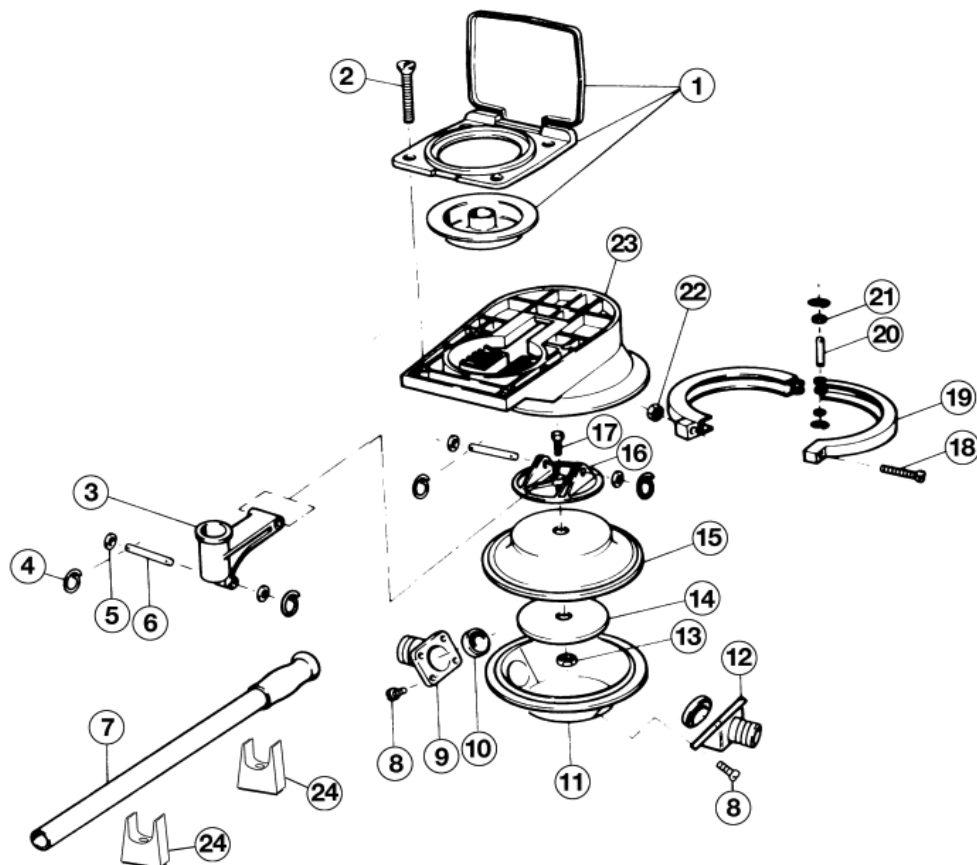

# Deleliste for Jabsco Amazon ThruDeck 29250-0000 lensepumpe

Service Kit	Varenavn	Orig.nr	Flaks prod.nr
A	Major Service Kit	29256-1000	1060347
B	Ports Kit	29241-1000	9000920
C	Clamp Ring Assembly	29252-1000	1060357
D	Rocker Assembly	29254-1000	9002206

Nr. i skisse	Varenavn	Antall per pumpe	Orig.nr.	Flaks prod.nr.	Antall per service kit			
					A	B	C	D
1	Through Deck Kit	1	29279-0000	1060072				
2	Screw	4						
3	Rocker	1						1
4	Ring Clip	6					2	4
5	Washer	4						4
6	Pivot Pin	2						2
7	Handle	1						
8	Screw	8			2	2		
9	Outlet Port	1				1		
10	Flap Valve	2			2	2		
11	Lower Body	1						
12	Inlet Port	1				1		
13	Nyloc Nut	1			1			1
14	Diaphragm Plate (lower)	1					1	
15	Diaphragm	1			1			
16	Diaphragm Plate (upper)	1					1	
17	Bolt	1						1
18	Screw	1			1		1	
19	Diaphragm Camp Ring	2				2		
20	Pivot Pin (clamp)	1					1	
21	Washer	2					2	
22	Nut	1					1	
23	Upper Body	1	29251-1000					
24	Handle Clips	2						