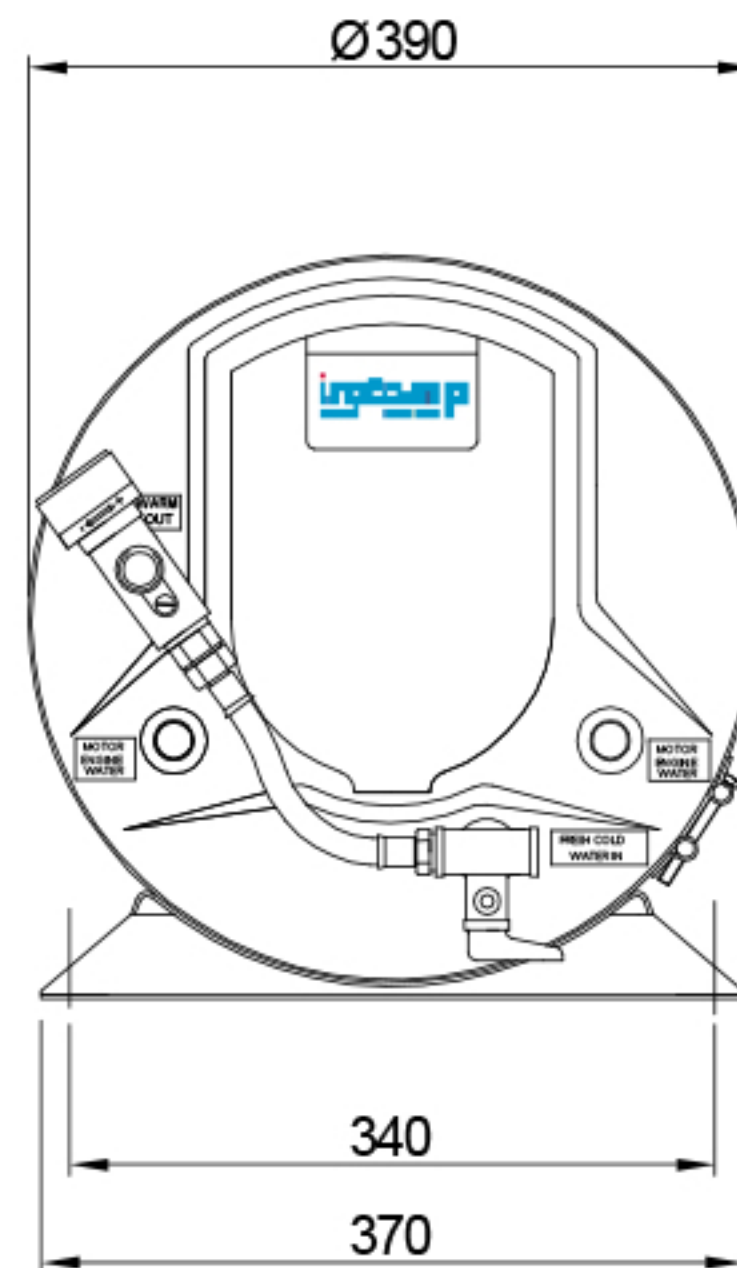

75 litre also has one foot in the middle

Thermostat mixing valve mounted.

Item ref	Quantity	Title/Name, designation, material, dimension etc			Article No./Reference	
Designed by	Checked by	Approved by - date	Filename	Date	Scale	
				030916/LLG	0.5	
Owner				Title/Name		
				Isotemp Basic 24/40/75 litres		
				Drawing number	Edition	Sheet
				000679	4	