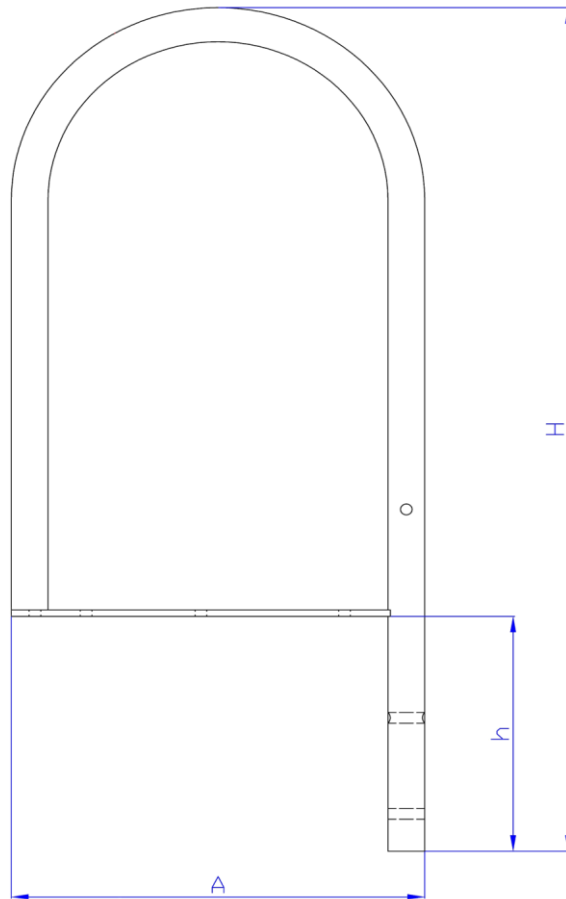

H.D.G. ladder with wooden steps

(mm)

Item No.	A	h	H
1019655-1	360	220	790

QINGDAO HIGHLIGHT MACHINERY CO., LTD
2021/11/18

H.D.G. ladder with wooden steps

(mm)

Item No.	A	B	C	H
1019655-2	518	20	40	1100

QINGDAO HIGHLIGHT MACHINERY CO., LTD
2021/11/18

H.D.G. extra ladder with wooden steps

(mm)

Item No.	A	B	C	H
1019655-2	518	20	40	762

QINGDAO HIGHLIGHT MACHINERY CO., LTD
2021/11/18