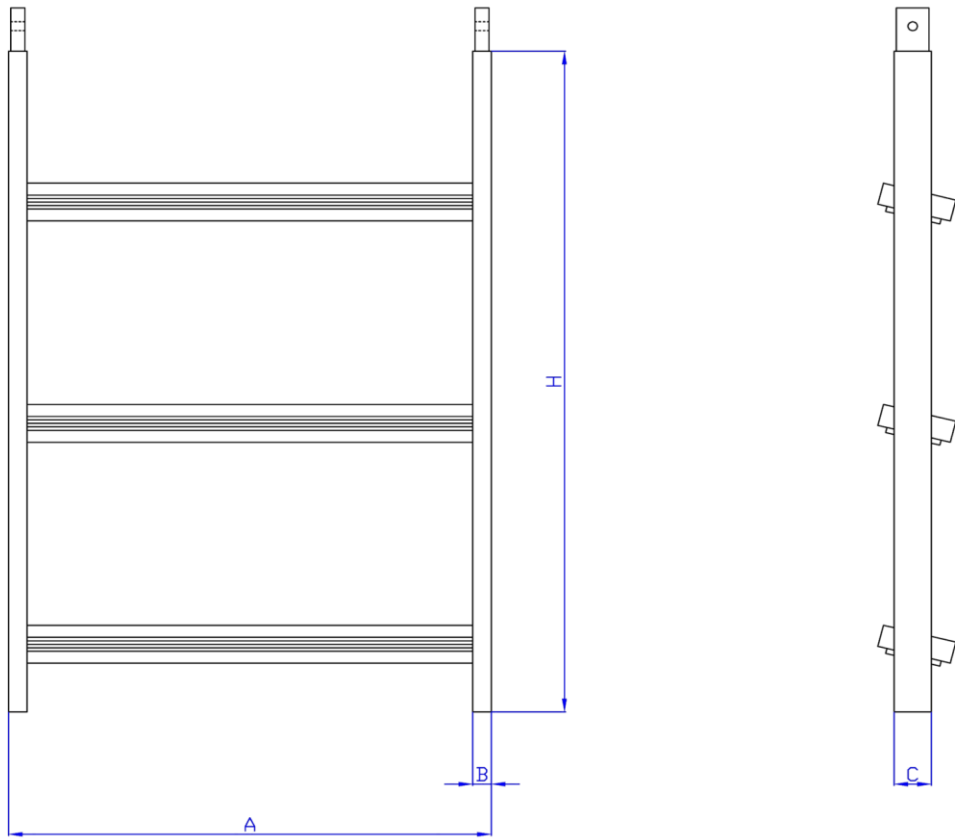

H.D.G. ladder with wooden steps

(mm)

Item No.	A	h	H
1019655-1	360	220	790

QINGDAO HIGHLIGHT MACHINERY CO., LTD
2021/11/18

H.D.G. ladder with wooden steps

(mm)

Item No.	A	B	C	H
1019655-2	518	20	40	1100

QINGDAO HIGHLIGHT MACHINERY CO., LTD
2021/11/18

H.D.G. extra ladder with wooden steps

(mm)

Item No.	A	B	C	H
1019655-2	518	20	40	762

QINGDAO HIGHLIGHT MACHINERY CO., LTD
2021/11/18