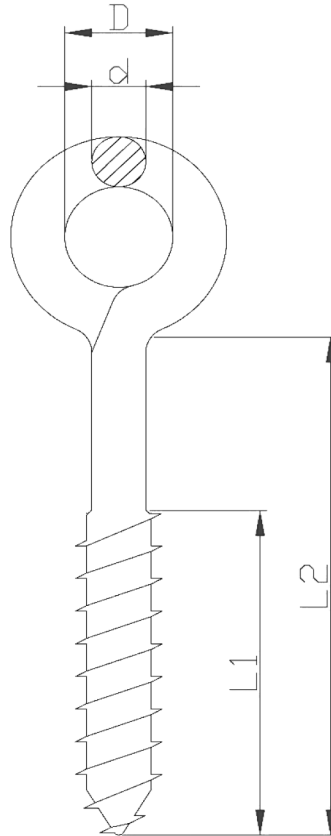

# stainless steel 304 eye screw

(mm)

Item No.	size	d	D	L1	L2
1017356	6x60	6	12	40	60
1017357	8x80	8	16	50	80
1017358	10x100	10	20	65	100