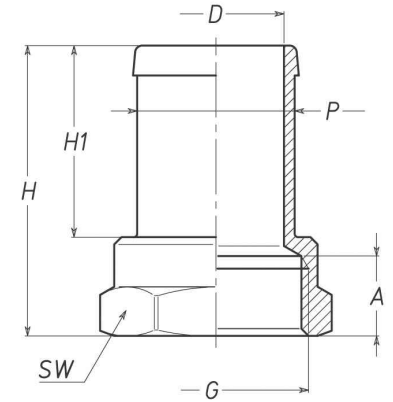

ART. 1025

FEMALE HOSE CONNECTOR "EXPORT" PATTERN - BRASS

THREAD:

G = ISO 228/1 (BS 2779)

Weight (gr)	35	42	35	47	48	62	65	65	70	80	95	135
SW	17	20	20	20	25	25	25	30	30	30	30	38
H1	45	43	43	45	43	43	43	42	42	42	42	42
H	59	49	57	60	58	58	58	58	58	58	60	64
D	9	12	9	12	9	12	15	9	12	15	21	21
A	11	11	12	12	11	11	11	12	12	12	12	17
P	12	16	12	16	12	16	19	12	16	19	25	25
G	1/4"	1/4"	3/8"	3/8"	1/2"	1/2"	1/2"	3/4"	3/4"	3/4"	3/4"	1"

Weight (gr)	120	150	180	175	290
SW	38	45	45	50	52
H1	45	41	43	42	50
H	63	59	63	61	75
D	28	27	33	33	43
A	15	15	16	15	18
P	32	32	38	38	50
G	1"	1"1/4	1"1/4	1"1/2	1"1/2