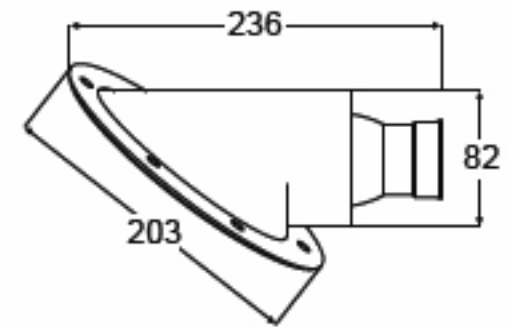

**Housing Description**

UV and impact resistant plastic housing  
or Polished 316 stainless steel housing

**Bulbs**

35W D2S gas discharge bulbs included

**Installation**

Recess mount in bow

**Degree of Protection**

IP 67

**Maximum Output**

Approx. 42W (12V) or 41W (24V)

**White Plastic Housing Set (Port and Starboard)**

12V

1NB 998 546-821

24V

1NB 998 546-831

**Stainless Steel Housing Set (Port and Starboard)**

12V

1NB 998 546-861

24V

1NB 998 546-871