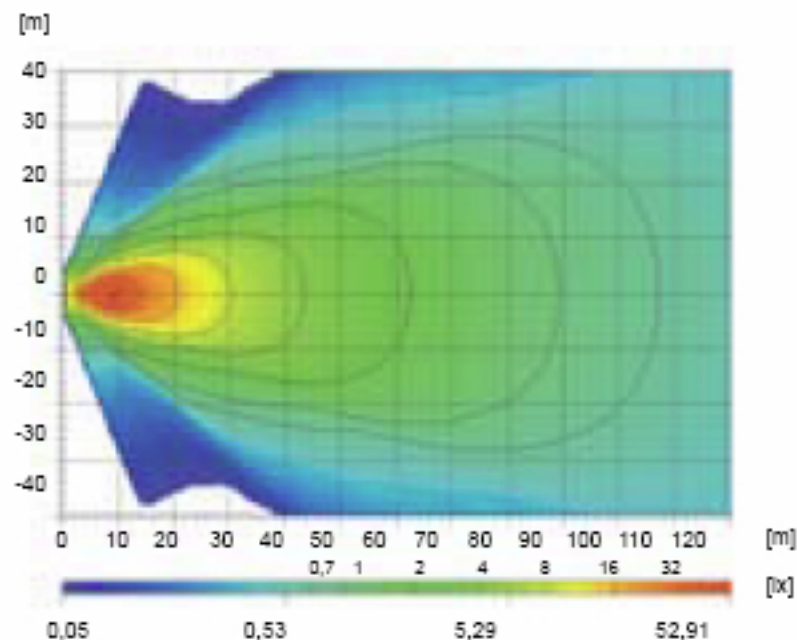

Halogen Docking Lights

Compact, flush mounted docking lights with an advanced 'DE' lens that provides a wide light angle for close range illumination forward of the bow.

The principle of a 'DE' lamp is similar to a projector. An ellipsoid reflector aims the light at a convex lens, which projects the light with the designed light distribution.

Available with impact resistant plastic housings or polished 316 stainless steel housings for attractive recess mounting into the hull near the bow.

Replacement Bulb Type -

PK22s

12V / 55W

24V / 70W