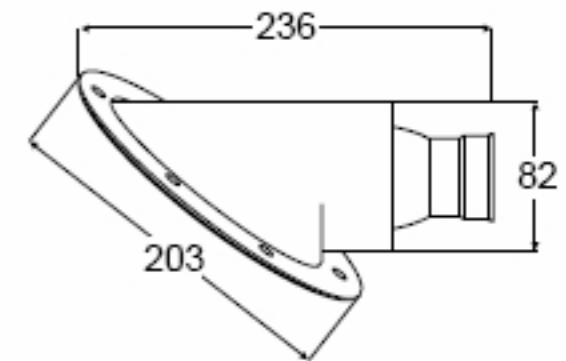

IP 67

**Maximum Output**

12V / 55W or 24V / 70W

**White Plastic Housing Set (Port and Starboard)**

12V

1NB 998 546-801

24V

1NB 998 546-811