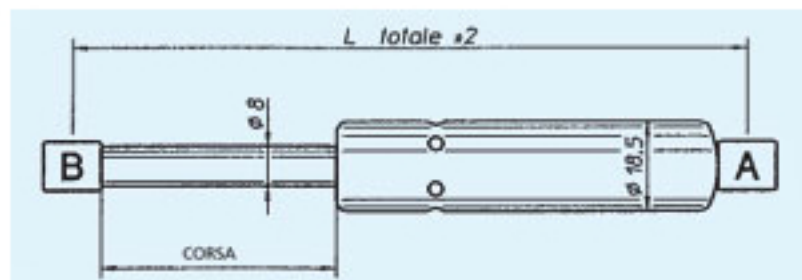

STAINLESS STEEL GAS SPRINGS

| MODEL | TOTAL LENGTH mm | STROKE mm | OUTPUT FORCE Kg | ROD DIA. mm | END FITTING | | OEM PACKAGING P.No | AFTERMARKET PACKAGING P.No. |
|------------|--------------------|--------------|--------------------|----------------|----------------|----------------|-----------------------|--------------------------------|
| | | | | | SIDE A TYPE | SIDE B TYPE | | |
| U254-40/SS | 600 | 254 | 40 | 8 | 2 | 3 | 64665 T | 64678 C |

NOTE: The total length is measured from center pivot line to end fitting at fully extended spring.