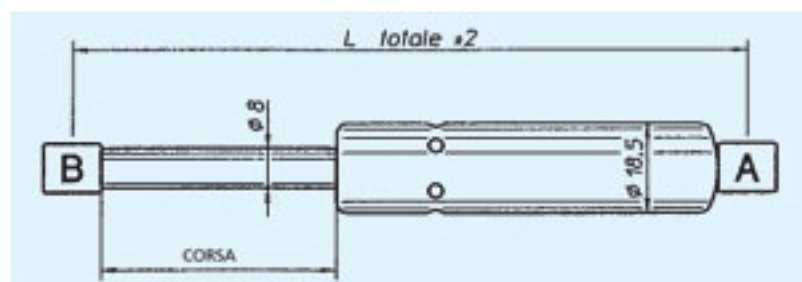

# STAINLESS STEEL GAS SPRINGS

MODEL	TOTAL LENGTH mm	STROKE mm	OUTPUT FORCE Kg	ROD DIA. mm	END FITTING		OEM PACKAGING P.No	AFTERMARKET PACKAGING P.No.
					SIDE A TYPE	SIDE B TYPE		
U225-30/SS	554	225	30	8	1	1	64661 J	64674 U

**NOTE:** The total length is measured from center pivot line to end fitting at fully extended spring.