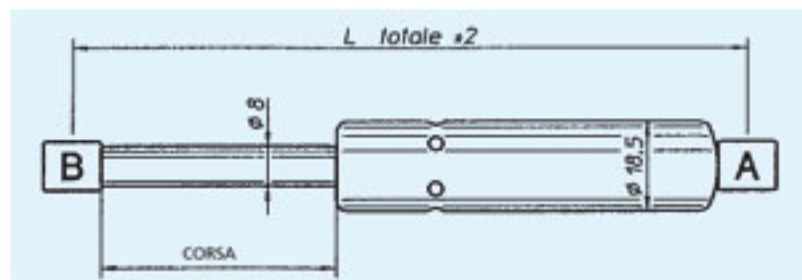

# STAINLESS STEEL GAS SPRINGS

MODEL	TOTAL LENGTH mm	STROKE mm	OUTPUT FORCE Kg	ROD DIA. mm	END FITTING		OEM PACKAGING P.No	AFTERMARKET PACKAGING P.No.
					SIDE A TYPE	SIDE B TYPE		
U140-20/SS	370	140	20	8	1	1	64657 U	64670 K

**NOTE:** The total length is measured from center pivot line to end fitting at fully extended spring.