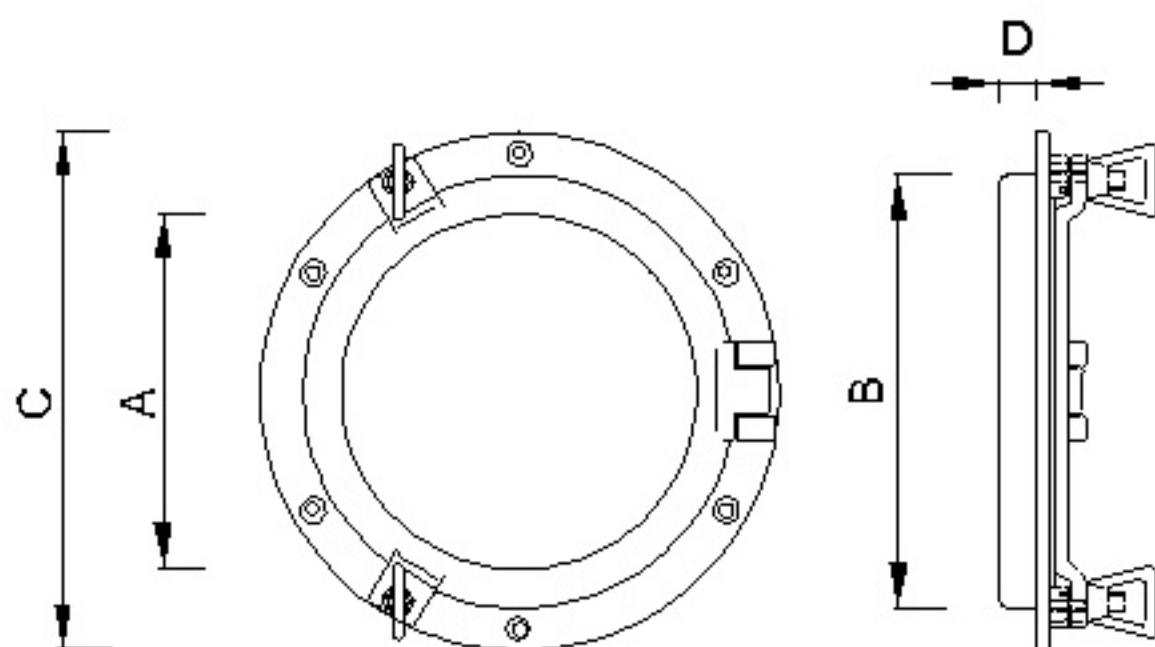

Brass round porthole

CE

Art.	A	B	C	D	Finitura-Finish
8A.12.L	100	125	153	12	Lucido Polished
8A.12.C	100	125	153	12	Cromato Chromed
8B.12.L	125	152	182	12	Lucido Polished
8B.12.C	125	152	182	12	Cromato Chromed
8C.12.L	150	175	207	12	Lucido Polished
8C.12.C	150	175	207	12	Cromato Chromed

Outside counter ring thickness 4 mm.
Available with glass upon request for decorative purpose