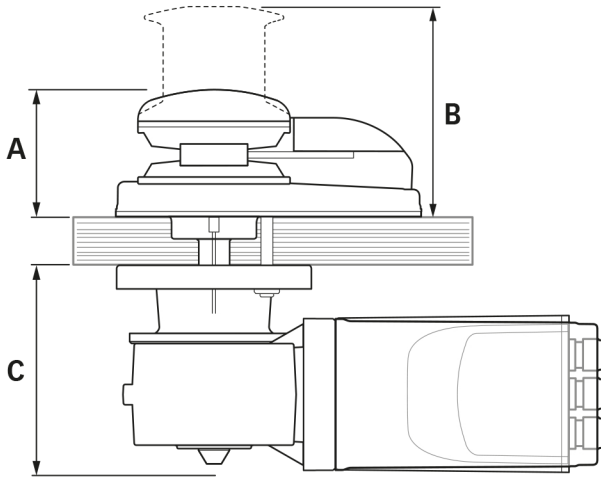

# 14 - Dimensions

DP Series **EN**

DP Series P (-/D)	DP3 1500W
A	99 (3 57/64)
B Drum	166 (6 17/32)
C	170.4 (6 45/64)
D	247 (9 11/16)
E	---
F	161.5 (6 23/64)
G	---
H	385 (15 5/32)
I	92 (3 5/8)
L	82 (3 7/32)