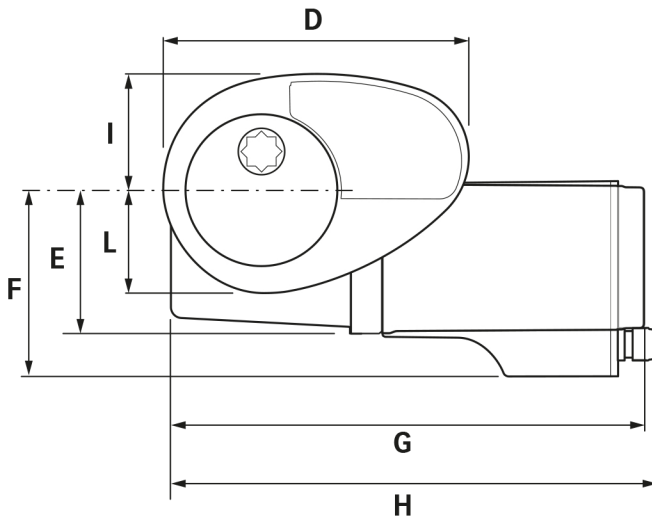

# 14 - Dimensions

DP Series **EN**

DP Series P (-/D)	DP3 1500W
A	99 (3 57/64)
B Drum	166 (6 17/32)
C	170.4 (6 45/64)
D	247 (9 11/16)
E	---
F	161.5 (6 23/64)
G	---
H	385 (15 5/32)
I	92 (3 5/8)
L	82 (3 7/32)