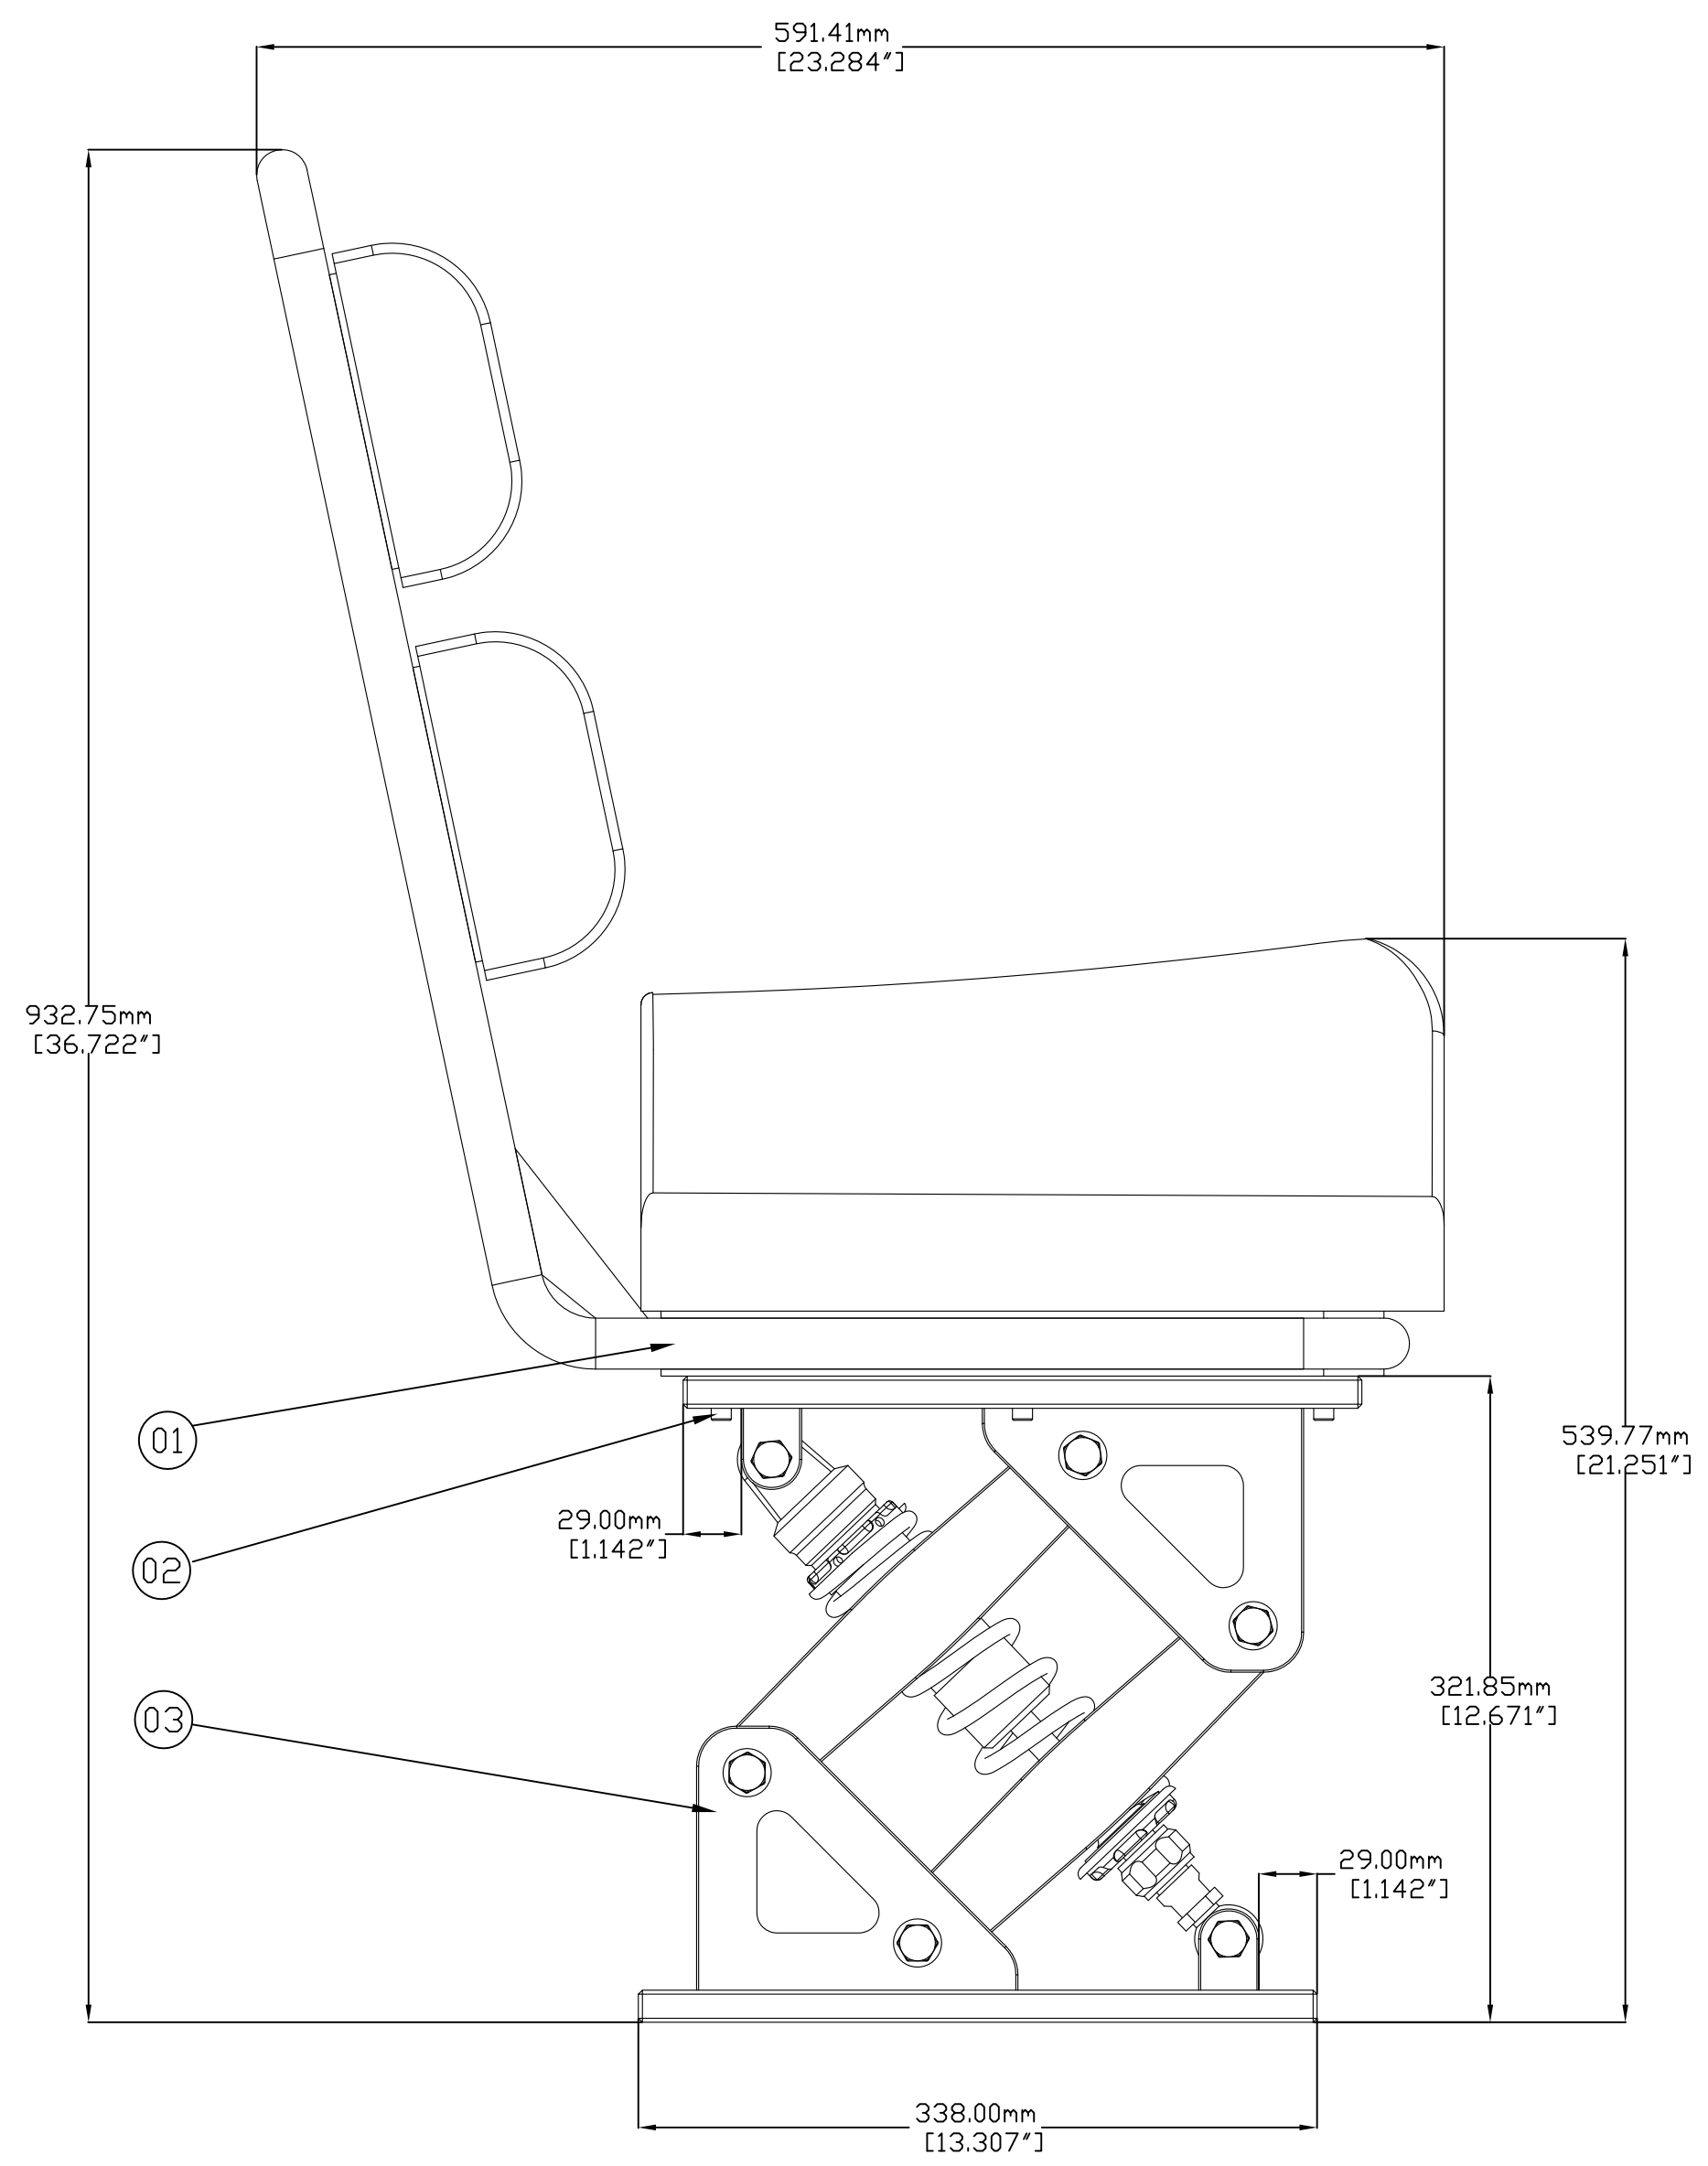

REV.	X-Y	ECN	REVISED	BEFORE	REV	APPV'D BY	DATE

	11	12	13	14	15	16

#	EA	DESCRIPTION	DWG #	MFG #
03	1	"X" SHOCK PEDESTAL	A10400	
02	6	M6X35mm HEX SOCKET SCREWS, SS304	NONE	
01	1	SPORT SEAT	A10397	

NAME	DATE	MATERIAL	NAME:
DRAWN BY: HERBERT	03/30/20	SCALE: 1:2.5	"X" SHOCK PEDESTAL WITH SEAT
REV. BY:		WEIGHT:	DWG NO. A10440
APPV'D BY:		LINEAR:	RELEASE DATE:
		ANGULAR:	MFG NO.