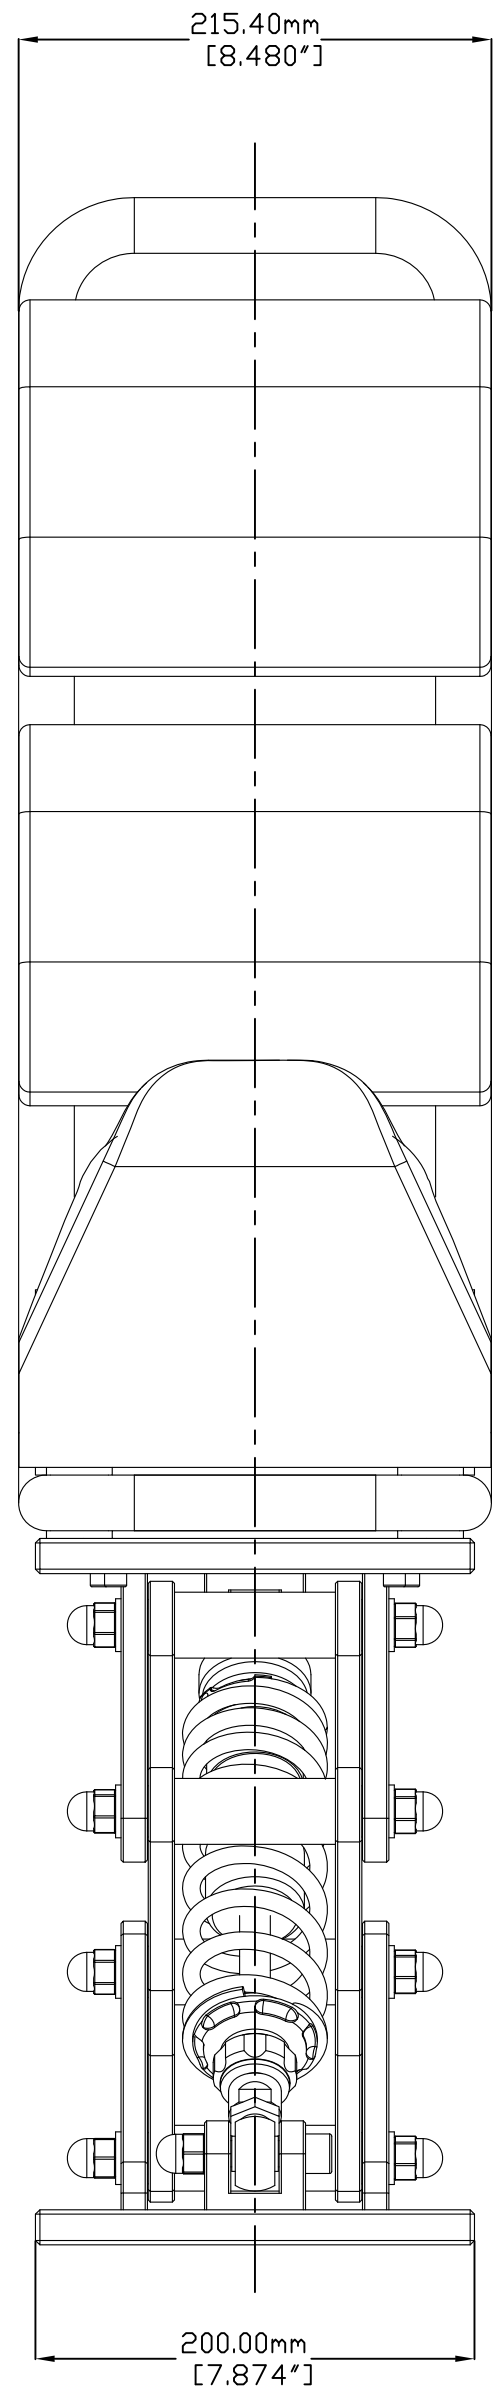

REV.	X-Y	ECN	REVISED	BEFORE	REV	APPV'D BY	DATE

	11	12	13	14	15	16

#	EA	DESCRIPTION	DWG #	MFG #
03	1	"X" SHOCK PEDESTAL	A10400	
02	6	M6X35mm HEX SOCKET SCREWS, SS304	NONE	
01	1	SPORT SEAT	A10397	

NAME	DATE	MATERIAL	NAME:
DRAWN BY: HERBERT	03/30/20	SCALE: 1:2.5	"X" SHOCK PEDESTAL WITH SEAT
REV. BY:		WEIGHT:	DWG NO. A10440
APPV'D BY:		LINEAR:	RELEASE DATE:
		ANGULAR:	MFG NO.