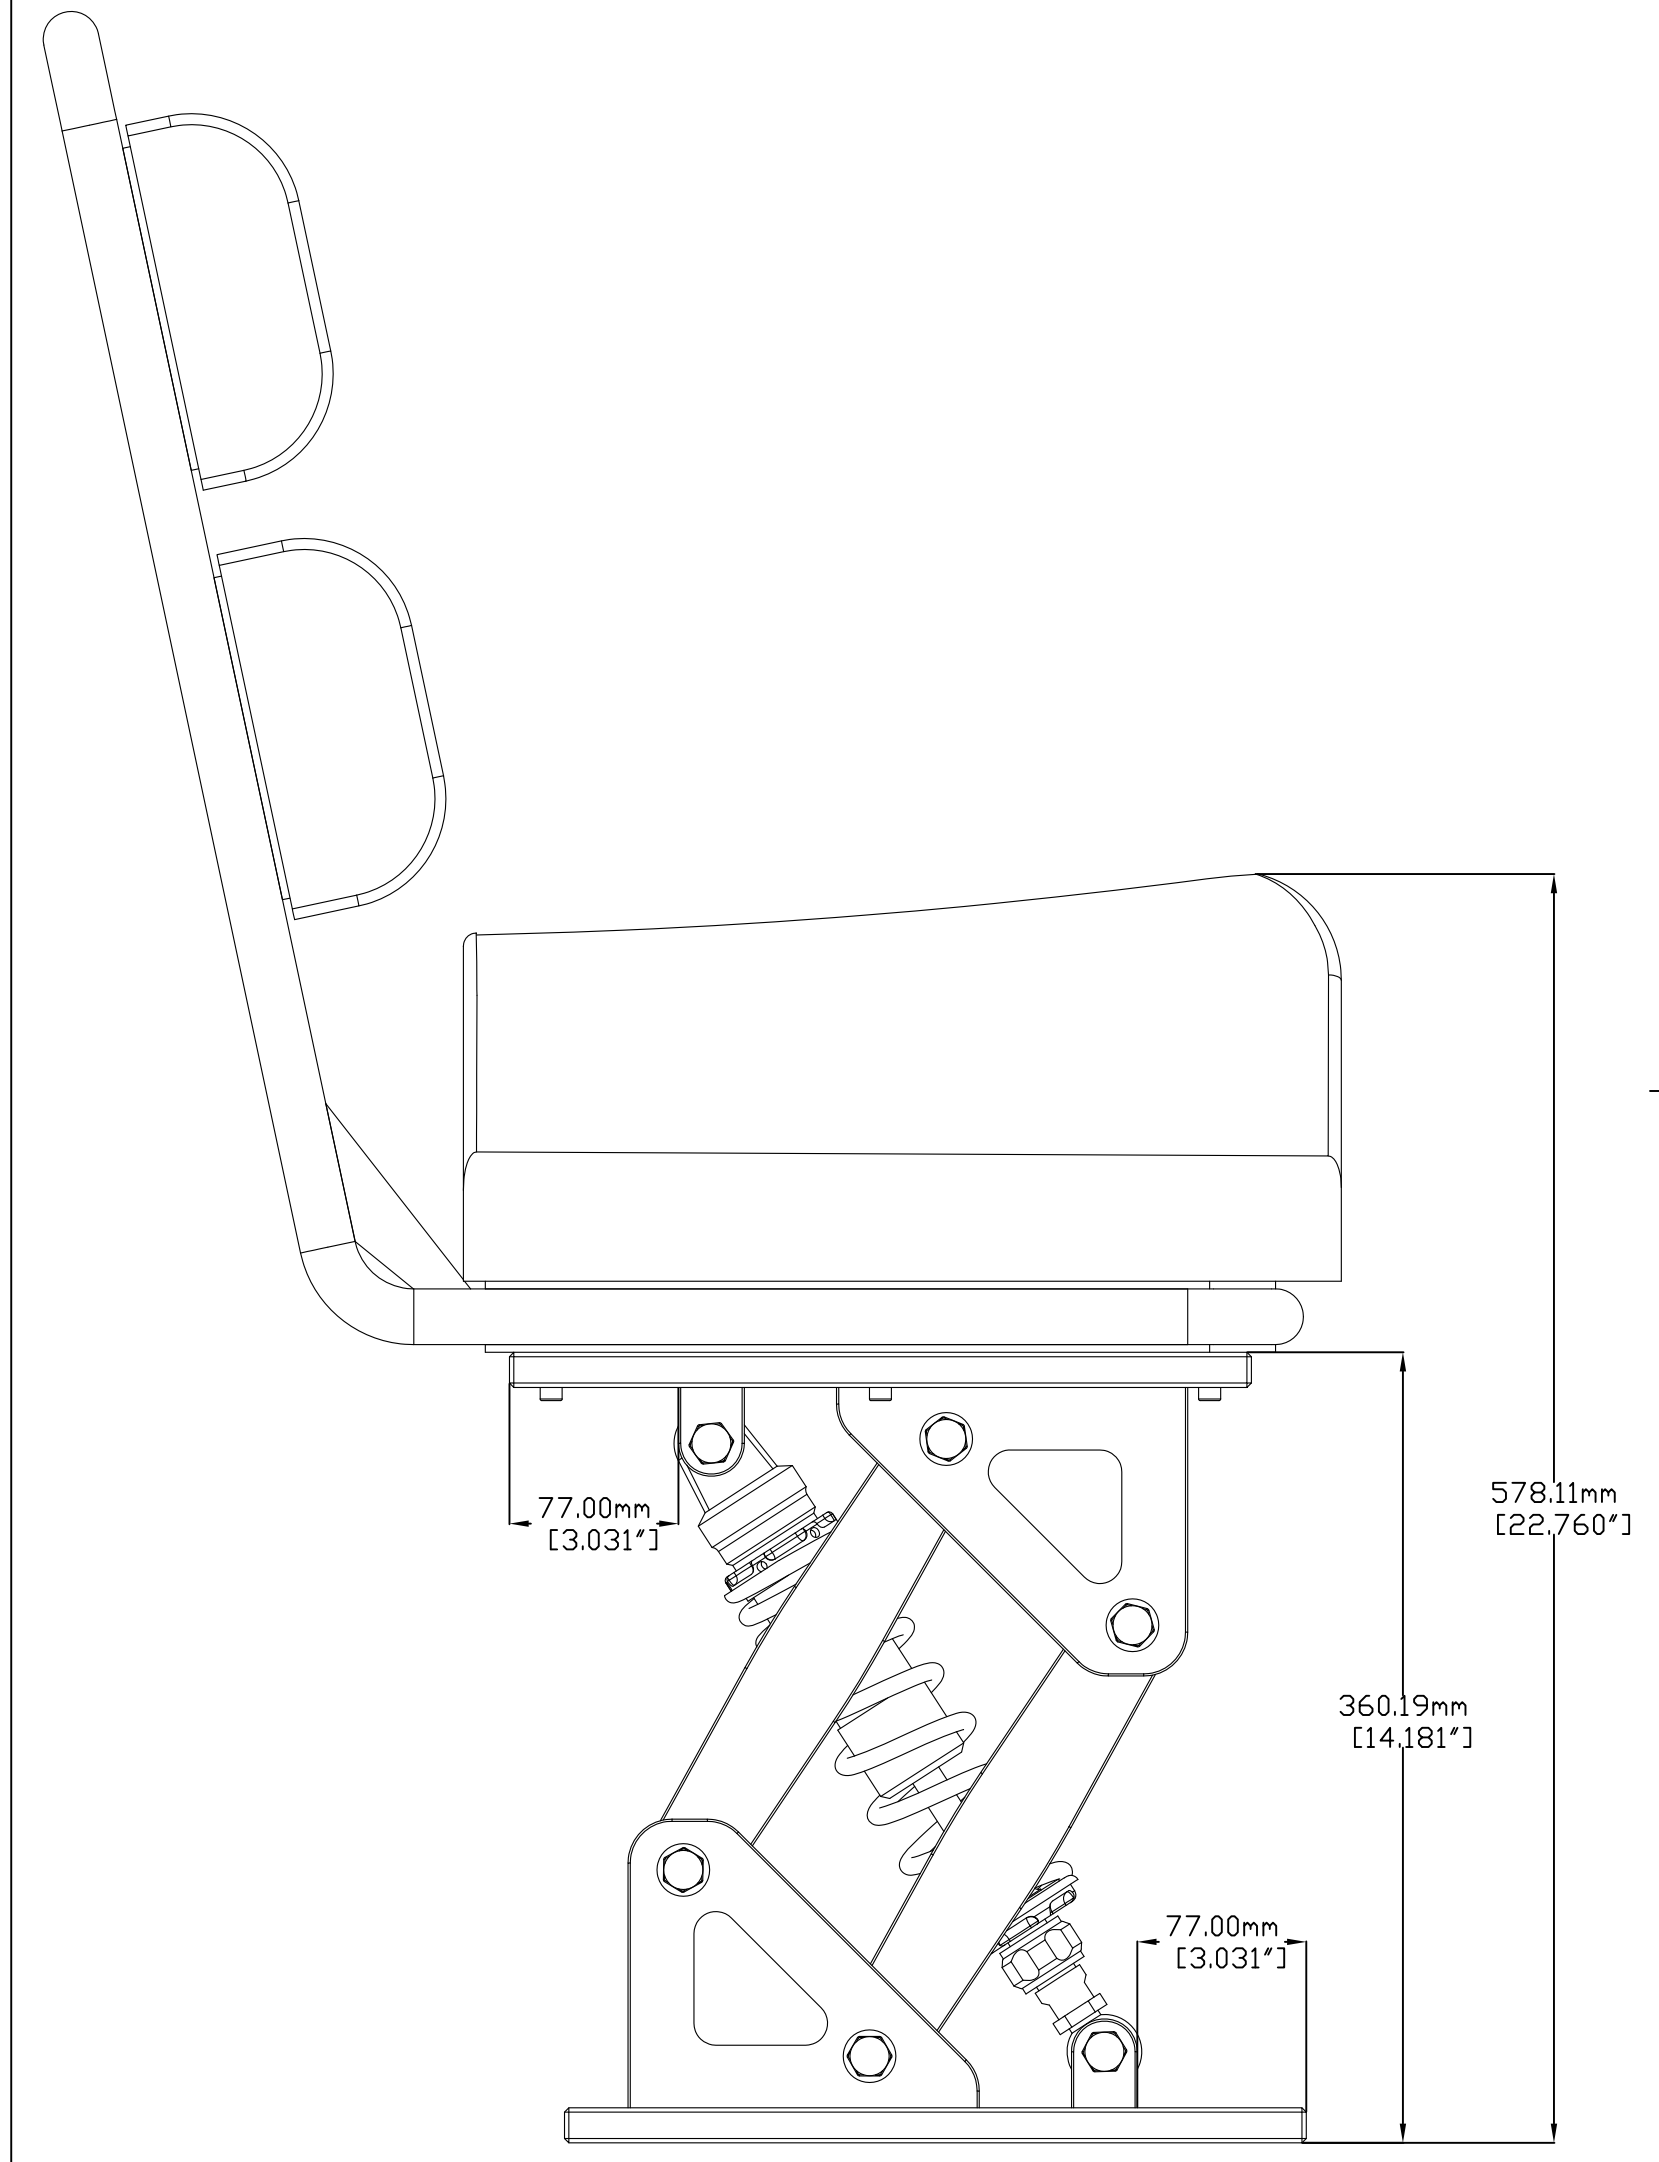

REV.	X-Y	ECN	REVISED	BEFORE	REV	APPV'D BY	DATE

	11	12	13	14	15	16

#	EA	DESCRIPTION	DWG #	MFG #
03	1	"X" SHOCK PEDESTAL	A10400	
02	6	M6X35mm HEX SOCKET SCREWS, SS304	NONE	
01	1	SPORT SEAT	A10397	

NAME	DATE	MATERIAL	NAME:
DRAWN BY: HERBERT	03/30/20	SCALE: 1:2.5	"X" SHOCK PEDESTAL WITH SEAT
REV. BY:		WEIGHT:	DWG NO. A10440
APPV'D BY:		LINEAR:	RELEASE DATE:
		ANGULAR:	MFG NO.