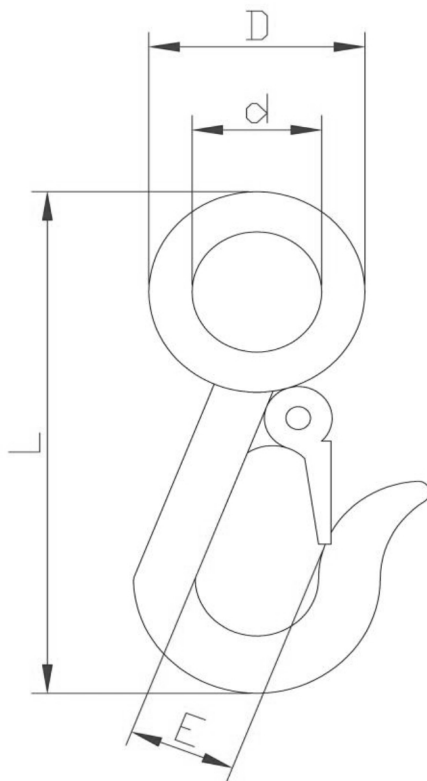

stainless steel 316 safety snap hook with latch

(mm)

Item No.	d	D	E	L
1028503	19	35	19	105