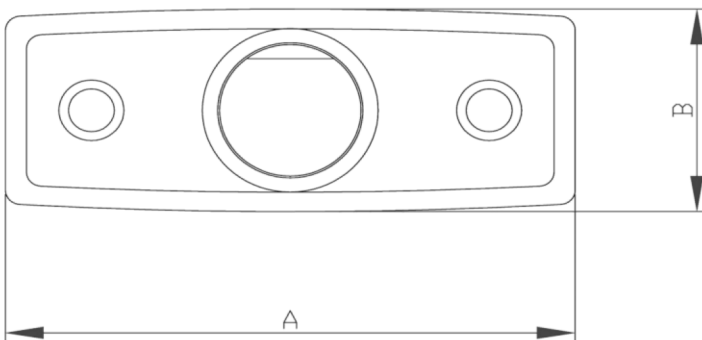

Topmount seat for 1022410

(mm)

Item No.	A	B	H
1022411	74.5	28.5	39