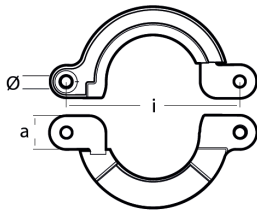

01305/1

Yanmar - Serie 01305/1

Yanmar split collar for Saildrive
Yanmar SD20, SD25, SD30, SD31, SD40, SD50 and SD60 saildrives.

Product technical specification

COD	kg	lbs		l	a	Ø
01305/1	0.65	1.43	mm	123	24	8
			inch	4.84	0.94	0.31

Main features

Catalog page: 338

Where it is installed: Yanmar SD20, SD25, SD30, SD31, SD40, SD50 and SD60 saildrives.

Original code: 196440-02660

Production method: d

Sold in the kit:

Other information

Barcode: 8059617816070