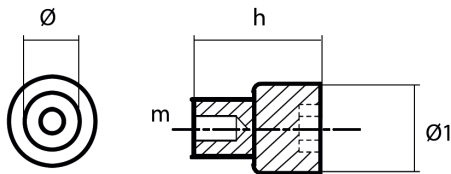

01156

Yamaha - Serie Small anodes

ZN Zinc Brand: Yamaha

Yamaha small anode for cylinder crankcase

Product technical specification

COD	kg	lbs		h	Ø	Ø1	m
01156	0.06	0.13	mm inch	32 1.26	14 0.55	22 0.87	M6 mm

Main features

Catalog page:

Where it is installed: Yamaha 75-250HP - VX- SX- Waverunner (2008-2013)

Original code: 68V-11325-02, 6AW-11325-00

Sold in the kit:

Other information

Barcode: 8033837069089

Boat type: motorboat with outboard