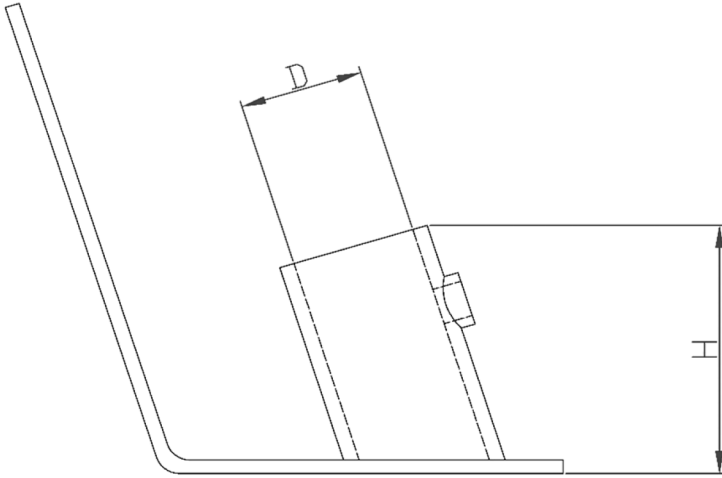

# Welded seat flag pole 25mm

(mm)

Item No.	A	D	H
1017506	57	25.8	55