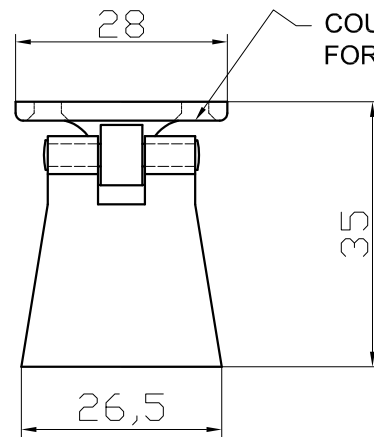

COUNTERSUNK HOLES
FOR SCREW 3M

COUNTERSUNK HOLES
FOR SCREW 3M

DISEGNATO C.DRAGO

APPROVATO G. RAZETO

DATA 13/11/06 REV. 0

CODICE 366000

OGGETTO
FERMAPORTE A MOLLA
INOX/NYLON
ST.ST. SPRING DOORHOLDER
WITH NYLON STRIKER