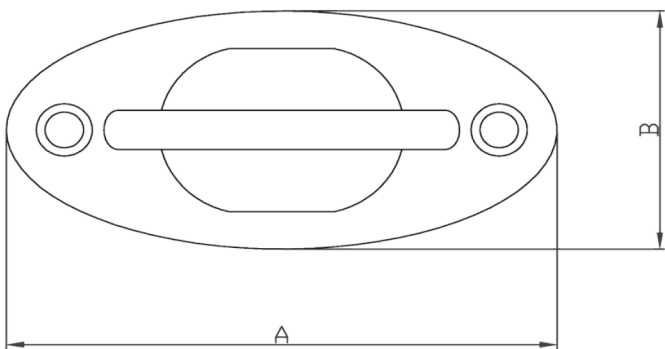

Stainless steel 316 IBIZA puller

(mm)

Item No.	A	B	a	b
1016420	157	73	76	22