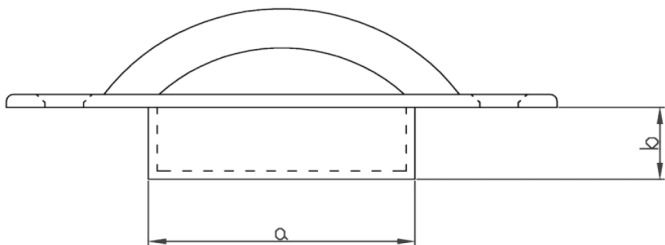

Stainless steel 316 IBIZA puller

(mm)

Item No.	A	B	a	b
1016420	157	73	76	22