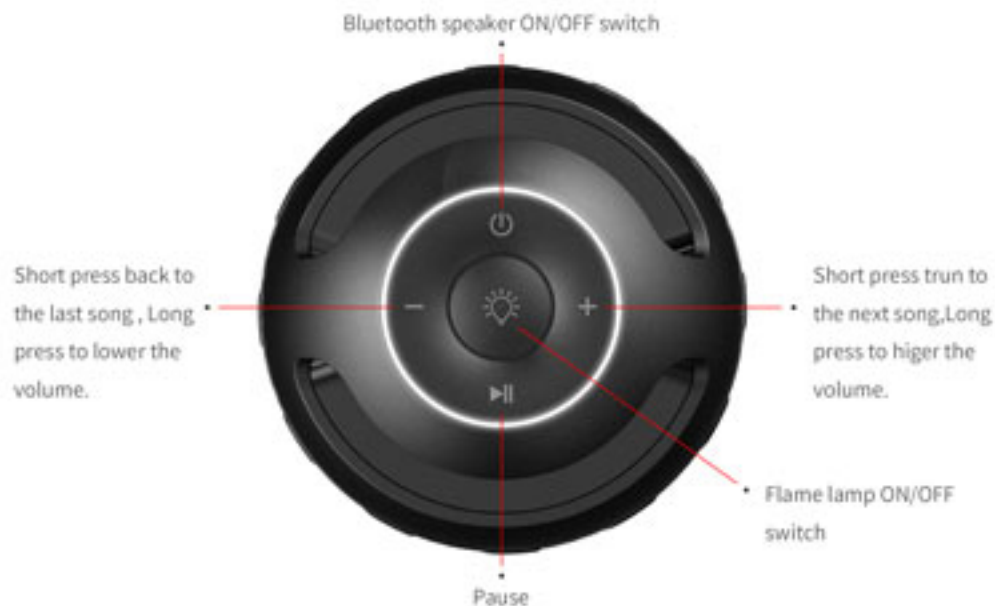

01

FEATURES

- Outdoor/indoor Bluetooth speaker.
- True wireless stereo.
- Waterproof IP65 .
- Modern design ,LED light with Flame efficiency .
- Built-in Lithium battery 3.7V 1800mAh .

02

HOW TO USE

03

PRODUCT PARAMETERS

- Power input: DC 5V/1A
- Wattage: 5W
- Color temperature: 1700K±200K
- Bluetooth speaker: 2inch 4Ω/5W
- Bluetooth Version: V4.2
- Charging time: 4hours
- Using time: 7.5 hours
- Light only: 30 hours

04

BENEFIT YOU

- Flame lamp can be used in indoor or outdoor , decoration your living space.
- Blue tooth speaker function ,enjoy the high quality music ,relax yourself.
- The perfect combination of the lamp and speaker, a symbol of fashion and modern.