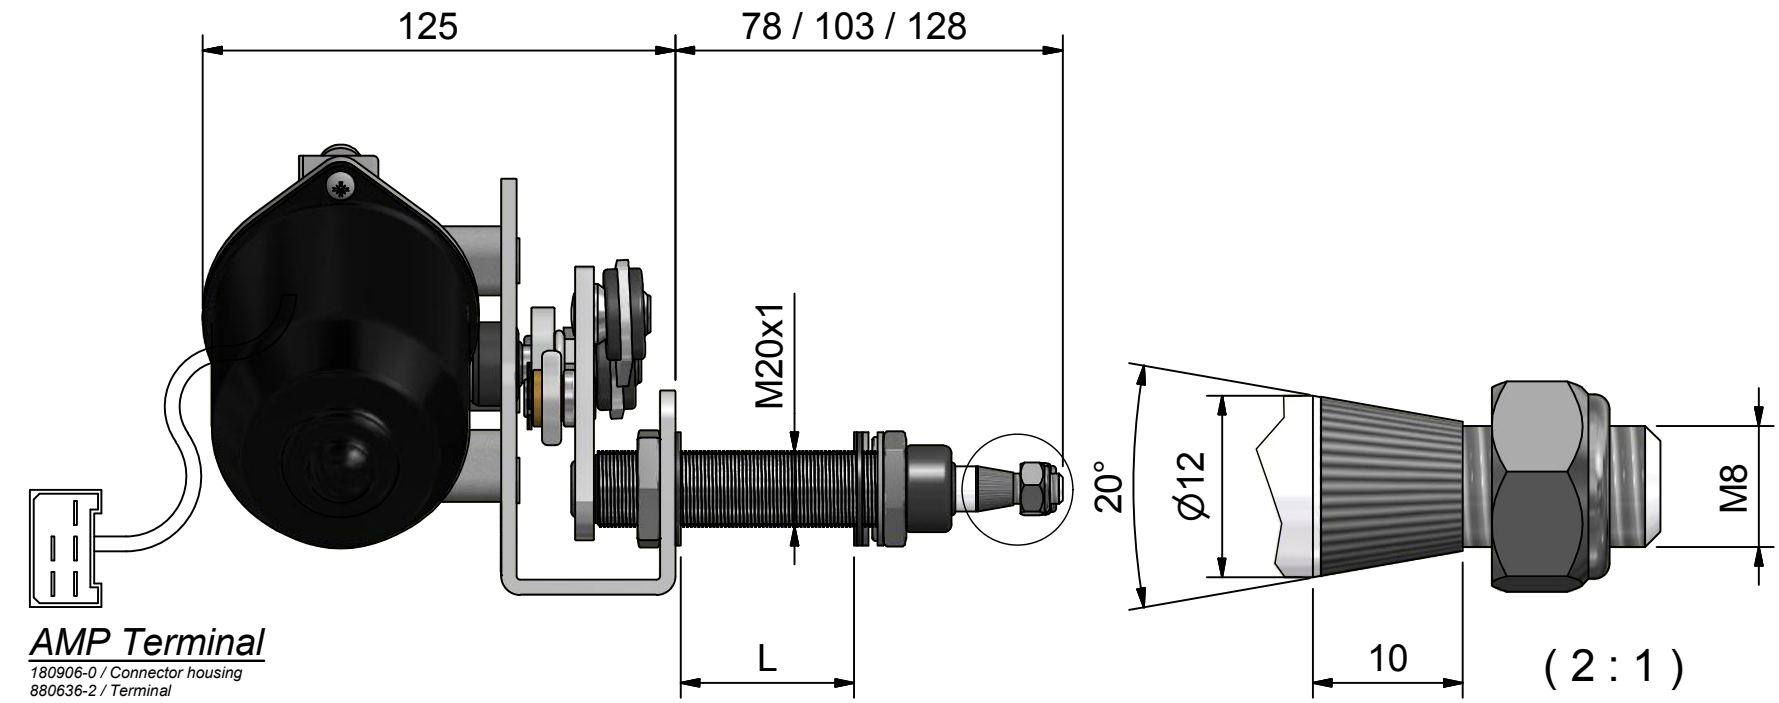

(110° Sweep angle)

Specification		
	12V	24V
Speed no load - Slow/Fast	39 / 58 RPM	39 / 58 RPM
Current no load	< 3 A	< 2 A
Speed Rated Characteristics - Slow/Fast	34 / 54 RPM	34 / 54 RPM
Current Rated Characteristics - Slow/Fast	< 5 / < 7 A	< 3 / < 4 A
Stall Characteristics - Slow	38 Nm / < 36 A	38 Nm / < 18 A
Dynamic park circuit	Yes	Yes
Insulated ground	Yes	Yes
CISPER 25 class 1	Yes	Yes

Item no.	L Max	Volt
531011	28	12
531012	28	24
531021	53	12
531022	53	24
531031	78	12
531032	78	24

W38 120119/LW
Wiper motor 531011-32