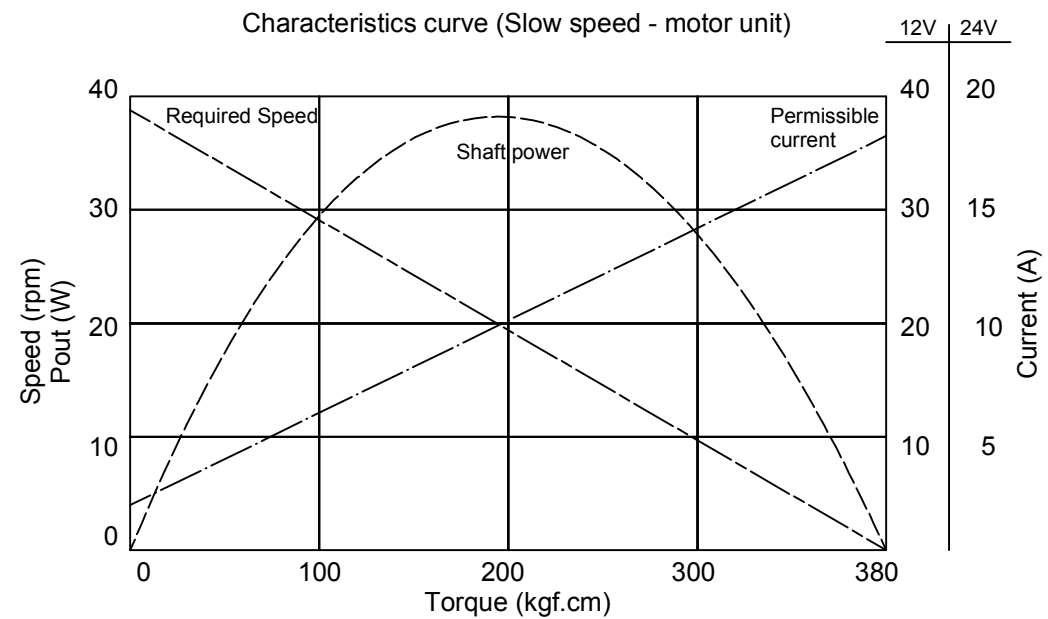

(110° Sweep angle)

Specification		
	12V	24V
Speed no load - Slow/Fast	39 / 58 RPM	39 / 58 RPM
Current no load	< 3 A	< 2 A
Speed Rated Characteristics - Slow/Fast	34 / 54 RPM	34 / 54 RPM
Current Rated Characteristics - Slow/Fast	< 5 / < 7 A	< 3 / < 4 A
Stall Characteristics - Slow	38 Nm / < 36 A	38 Nm / < 18 A
Dynamic park circuit	Yes	Yes
Insulated ground	Yes	Yes
CISPER 25 class 1	Yes	Yes

Item no.	L Max	Volt
531011	28	12
531012	28	24
531021	53	12
531022	53	24
531031	78	12
531032	78	24

W38 120119/LW
Wiper motor 531011-32