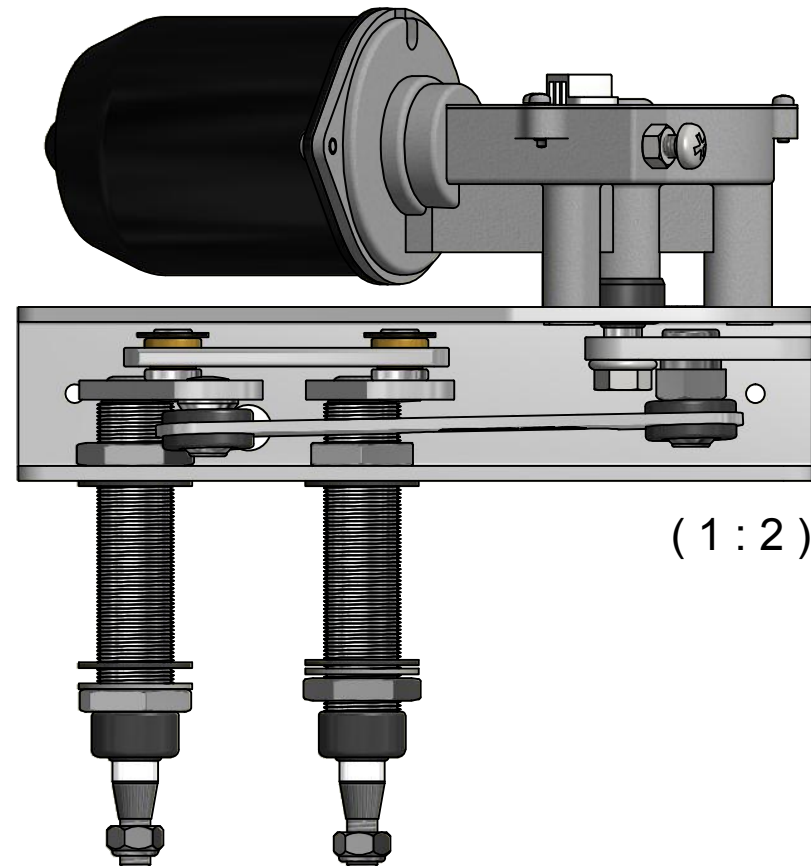

(110° Sweep angle)

Specification		
	12V	24V
Speed no load - Slow/Fast	39 / 58 RPM	39 / 58 RPM
Current no load	< 3 A	< 2 A
Speed Rated Characteristics - Slow/Fast	34 / 54 RPM	34 / 54 RPM
Current Rated Characteristics - Slow/Fast	< 5 / < 7 A	< 3 / < 4 A
Stall Characteristics - Slow	38 Nm / < 36 A	38 Nm / < 18 A
Dynamic park circuit	Yes	Yes
Insulated ground	Yes	Yes
CISPER 25 class 1	Yes	Yes

Item no.	L Max	Volt
531011	28	12
531012	28	24
531021	53	12
531022	53	24
531031	78	12
531032	78	24

W38 120119/LW
Wiper motor 531011-32