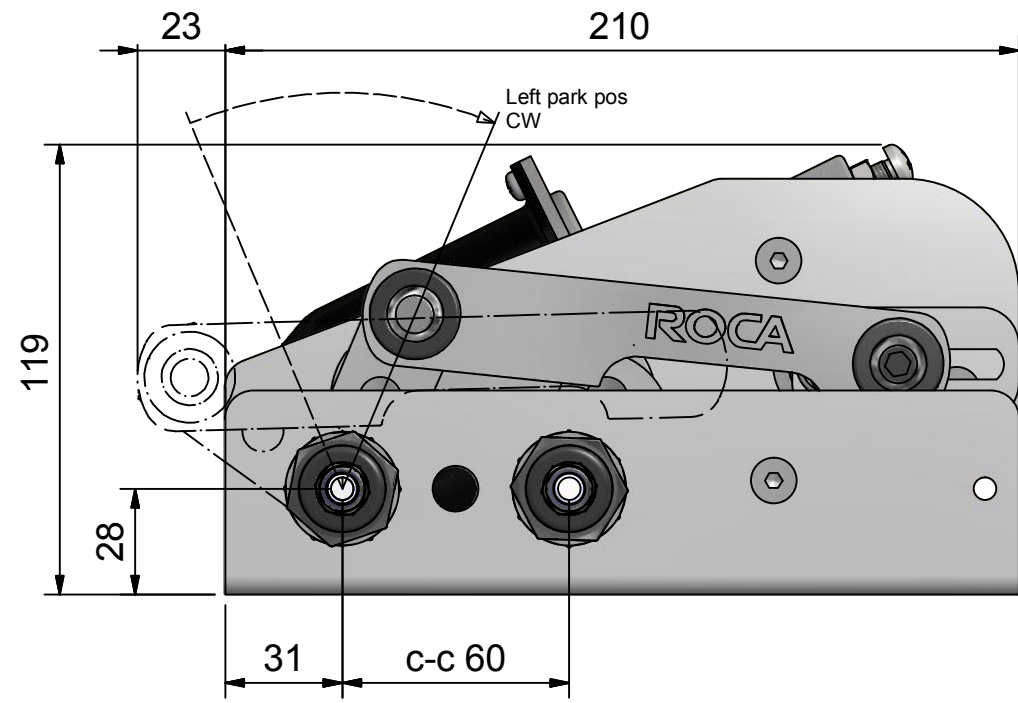

(110° Sweep angle)

Specification		
	12V	24V
Speed no load - Slow/Fast	39 / 58 RPM	39 / 58 RPM
Current no load	< 3 A	< 2 A
Speed Rated Characteristics - Slow/Fast	34 / 54 RPM	34 / 54 RPM
Current Rated Characteristics - Slow/Fast	< 5 / < 7 A	< 3 / < 4 A
Stall Characteristics - Slow	38 Nm / < 36 A	38 Nm / < 18 A
Dynamic park circuit	Yes	Yes
Insulated ground	Yes	Yes
CISPER 25 class 1	Yes	Yes

Item no.	L Max	Volt
531011	28	12
531012	28	24
531021	53	12
531022	53	24
531031	78	12
531032	78	24

W38 120119/LW
Wiper motor 531011-32