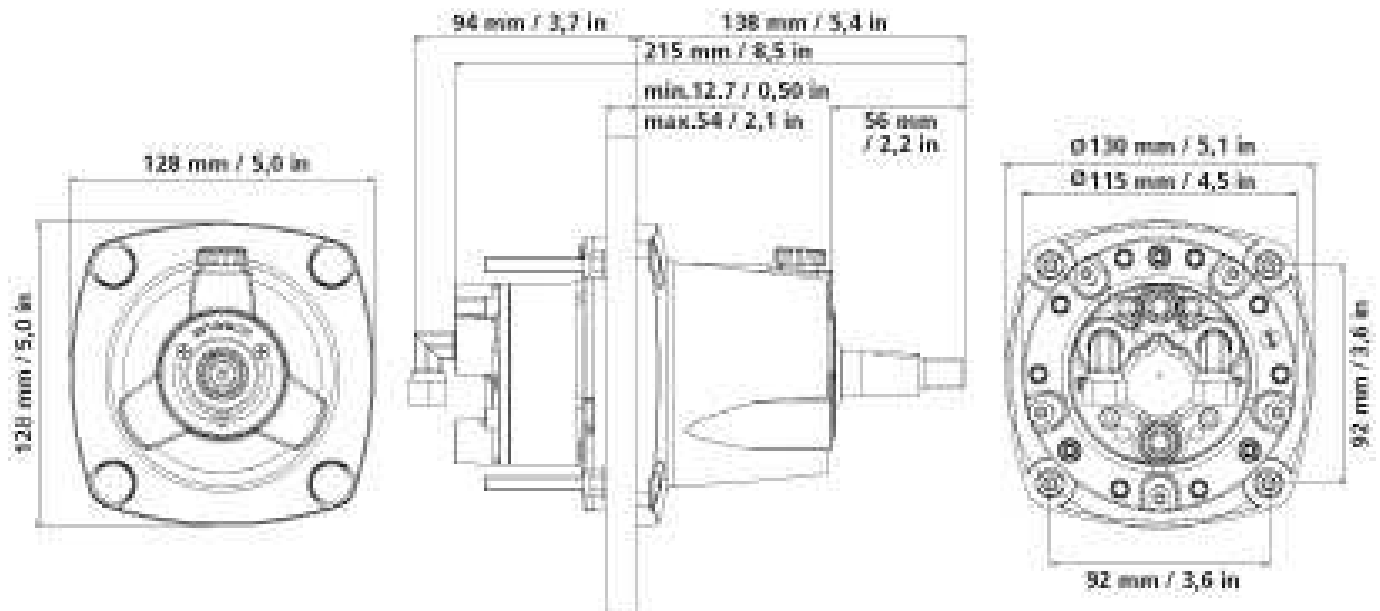

OUTBOARD HYDRAULIC STEERING SYSTEMS

UP18 – DIMENSIONS

6442 Parkland Drive
Sarasota, Florida 34243 – USA
P 941 351 2628
F 941 360 9171
www.uflexusa.com

UP18