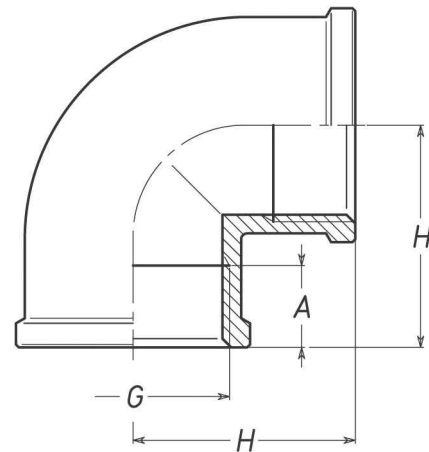

ART. 90

ELBOW 90°F-F - BRASS

THREAD:

G = ISO 228/1 (BS 2779)

Weight (gr)	30	45	50	90	120	225	290	325	550	950	1400	2350	4400
H	20	22	23	28	33	39	44	46	56	63	74	91	112
A	10	11	12	14	15	18	19	19	23	23	24	27	33
G	1/8"	1/4"	3/8"	1/2"	3/4"	1"	1"1/4"	1"1/2"	2"	2"1/2"	3"	4"	5"