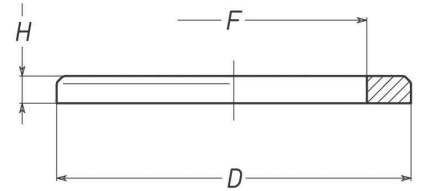

ART. 1143

RING - LIGHT TYPE - BRASS

Weight (gr)	2	3	8	13	20	30	50	80
H	2	2	2.5	3	3	4	5	6
D	22	26	33	38	48	55	64	77
F	13	17	22	27	34	43	49	61
Ref.	1/4"	3/8"	1/2"	3/4"	1"	1"1/4	1"1/2	2"